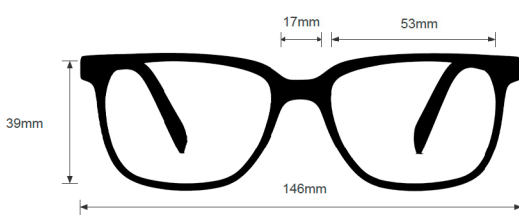

RADIATION GLASSES

NIKE TIDE COSMIC

FRAME INFORMATION

The radiation glasses Nike Tide Cosmic feature high quality, distortion-free SF-6 Schott glass radiation-reducing lenses with 0.75mm Pb lead equivalency protection. The radiation safety glasses Nike Tide Cosmic have clear CE Certified Lens and weight 81g. These radiation glasses Nike Tide Cosmic are prescription available. Made of high-quality plastic, it is a durable and lightweight rectangular frame. These Nike lead glasses feature a full-rim. These prescription Nike radiation glasses are available in College Gray/Green, Black/Gray, Vintage Green/Violet, and Team Gold/Blue.

SPECIFICATION

SIZE: 53-17-145

WEIGHT: 81g

PROTECTION LEVEL: 0.75mm Pb Eq lens

COLOR: 4 colors available

MATERIAL: Plastic

SHAPE: Rectangular

PRESCRIPTION AVAILABLE: Yes