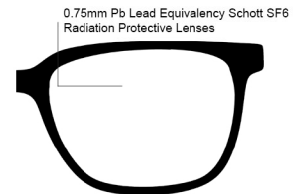

RADIATION GLASSES

NIKE TIDE COSMIC

FRAME INFORMATION

The radiation glasses Nike Tide Cosmic feature high quality, distortion-free SF-6 Schott glass radiation-reducing lenses with 0.75mm Pb lead equivalency protection. The radiation safety glasses Nike Tide Cosmic have clear CE Certified Lens and weight 81g. These radiation glasses Nike Tide Cosmic are prescription available. Made of high-quality plastic, it is a durable and lightweight rectangular frame. These Nike lead glasses feature a full-rim. These prescription Nike radiation glasses are available in College Gray/Green, Black/Gray, Vintage Green/Violet, and Team Gold/Blue.

SPECIFICATION

SIZE: 53-17-145

WEIGHT: 81g

PROTECTION LEVEL: 0.75mm Pb Eq lens

COLOR: 4 colors available

MATERIAL: Plastic

SHAPE: Rectangular

PRESCRIPTION AVAILABLE: Yes