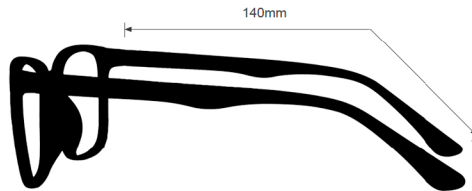

RADIATION GLASSES

NIKE EXPLORE SWAY

FRAME INFORMATION

The radiation glasses Nike Explore Sway feature high quality, distortion-free SF-6 Schott glass radiation-reducing lenses with 0.75mm Pb lead equivalency protection. The radiation safety glasses Nike Explore Sway have clear CE Certified Lens and weight 78g. These radiation glasses Nike Explore Sway are prescription available. Made of high-quality plastic, it is a durable and lightweight rectangular frame. These Nike lead glasses feature a full-rim. These prescription Nike radiation glasses are available in Black, Wolf Gray, Platinum Violet, and Clear.

SPECIFICATION

SIZE: 53-18-140

WEIGHT: 78g

PROTECTION LEVEL: 0.75mm Pb Eq lens

COLOR: 4 colors available

MATERIAL: Plastic

SHAPE: Rectangular

PRESCRIPTION AVAILABLE: Yes