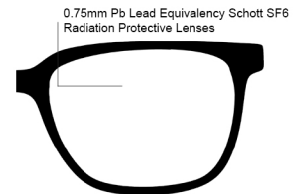

RADIATION GLASSES

NIKE EXPLORE SWAY

FRAME INFORMATION

The radiation glasses Nike Explore Sway feature high quality, distortion-free SF-6 Schott glass radiation-reducing lenses with 0.75mm Pb lead equivalency protection. The radiation safety glasses Nike Explore Sway have clear CE Certified Lens and weight 78g. These radiation glasses Nike Explore Sway are prescription available. Made of high-quality plastic, it is a durable and lightweight rectangular frame. These Nike lead glasses feature a full-rim. These prescription Nike radiation glasses are available in Black, Wolf Gray, Platinum Violet, and Clear.

SPECIFICATION

SIZE: 53-18-140

WEIGHT: 78g

PROTECTION LEVEL: 0.75mm Pb Eq lens

COLOR: 4 colors available

MATERIAL: Plastic

SHAPE: Rectangular

PRESCRIPTION AVAILABLE: Yes