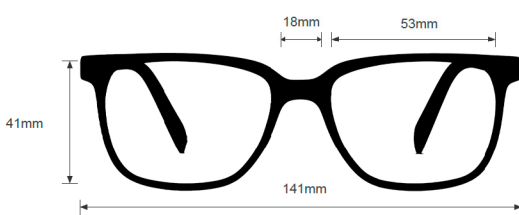

RADIATION GLASSES

NIKE EXPLORE SWAY

FRAME INFORMATION

The radiation glasses Nike Explore Sway feature high quality, distortion-free SF-6 Schott glass radiation-reducing lenses with 0.75mm Pb lead equivalency protection. The radiation safety glasses Nike Explore Sway have clear CE Certified Lens and weight 78g. These radiation glasses Nike Explore Sway are prescription available. Made of high-quality plastic, it is a durable and lightweight rectangular frame. These Nike lead glasses feature a full-rim. These prescription Nike radiation glasses are available in Black, Wolf Gray, Platinum Violet, and Clear.

SPECIFICATION

SIZE: 53-18-140

WEIGHT: 78g

PROTECTION LEVEL: 0.75mm Pb Eq lens

COLOR: 4 colors available

MATERIAL: Plastic

SHAPE: Rectangular

PRESCRIPTION AVAILABLE: Yes