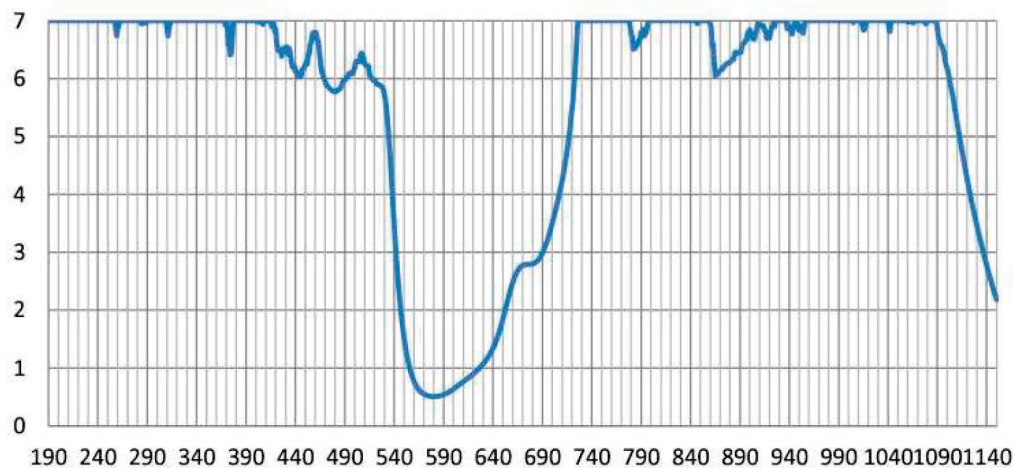

LENS TYPE YHAD

MATERIAL Polycarbonate

SAFETY RATING ANSI Z87.1, ANSI Z136.1

VISIBLE LIGHT TRANSMISSION 10.6%

COLOR Amber

WAVELENGTH CHART

This is to certify that our product listed above meets all Safety Requirements as specified by ANSI Z87.1 and is manufactured to the tolerances required by law. This filter has been tested and conforms to ANSI Z136.1 standards for Laser protection. They are manufactured by Phillips Safety Products, Inc. in the City of Middlesex, County of Middlesex, and State of New Jersey in the United States of America. All components and final assemblies are included and originate from our location at 123 Lincoln Boulevard, Middlesex, NJ 08846.