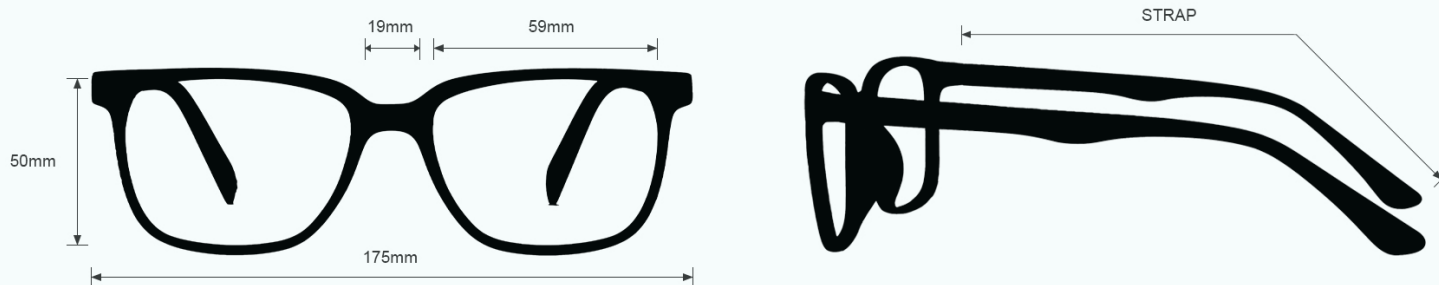

FRAME SPECIFICATION