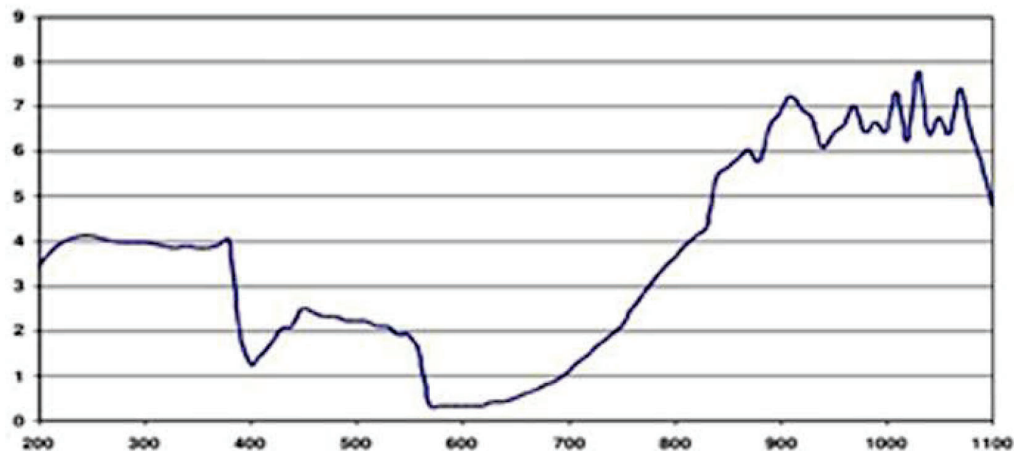

LENS TYPE YAGA

MATERIAL Polycarbonate

SAFETY RATING ANSI Z87.1, ANSI Z136.1

VISIBLE LIGHT TRANSMISSION 12%

COLOR Dark Orange

WAVELENGTH CHART

This is to certify that our product listed above meets all Safety Requirements as specified by ANSI Z87.1 and is manufactured to the tolerances required by law. This filter has been tested and conforms to ANSI Z136.1 standards for Laser protection. They are manufactured by Phillips Safety Products, Inc. in the City of Middlesex, County of Middlesex, and State of New Jersey in the United States of America. All components and final assemblies are included and originate from our location at 123 Lincoln Boulevard, Middlesex, NJ 08846.