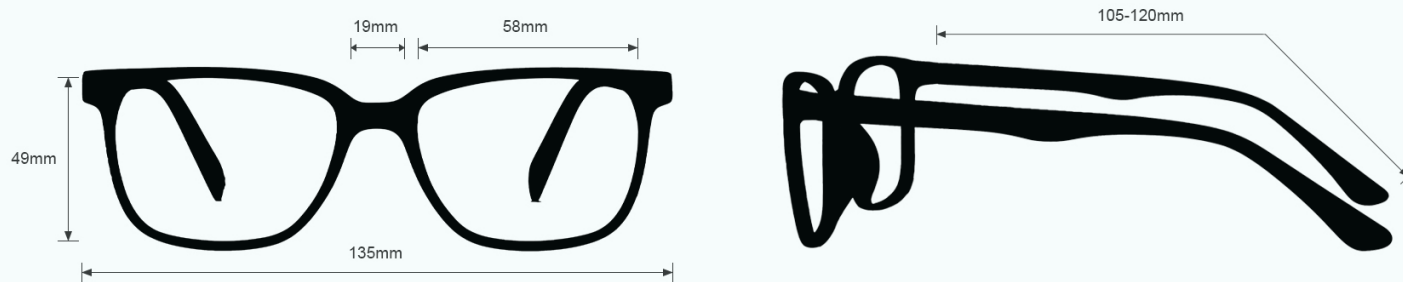

YAGA LASER SAFETY GLASSES 66

PRODUCT INFORMATION

PHILLIPS-SAFETY.COM

COPYRIGHT ©2025. ALL RIGHTS RESERVED

PHILLIPS SAFETY
PRODUCTS INC.

PRODUCT INFORMATION
YAGA LASER SAFETY GLASSES 66

The YAGA laser safety glasses have a polycarbonate dark orange lens filter that provides laser protection. These laser glasses have visible light transmission of 12%. In addition, the YAGA laser safety glasses have ANSI Z87.1 and ANSI Z136.1 safety standards. These laser safety glasses 66 is a durable and lightweight oversized frame. Made of high-quality plastic, the 66 laser safety glasses feature adjustable temples and permanent side shields. These Phillips Safety laser safety glasses are available in black and silver.

FRAME SPECIFICATION

LASER PROTECTIVE EYEWEAR

LENS FILTER SPECIFICATIONS

PROTECTION OPTION YAGA

LENS BLANK PART NUMBER LS-YAGA-LB

LENS SPECIFICATION

PROTECTION SPECIFICATIONS

OD 5+ @190-400nm
OD 2+ @480-532nm
OD 5+ @980-1070nm

LENS TYPE YAGA

MATERIAL Polycarbonate

SAFETY RATING ANSI Z87.1, ANSI Z136.1

VISIBLE LIGHT TRANSMISSION 12%

COLOR Dark Orange

WAVELENGTH CHART

This is to certify that our product listed above meets all Safety Requirements as specified by ANSI Z87.1 and is manufactured to the tolerances required by law. This filter has been tested and conforms to ANSI Z136.1 standards for Laser protection. They are manufactured by Phillips Safety Products, Inc. in the City of Middlesex, County of Middlesex, and State of New Jersey in the United States of America. All components and final assemblies are included and originate from our location at 123 Lincoln Boulevard, Middlesex, NJ 08846.