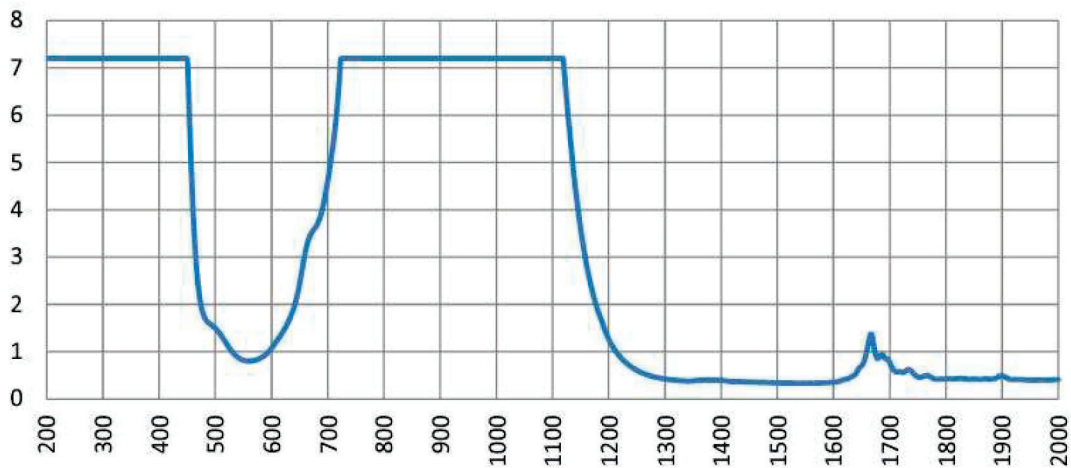

LENS TYPE Y97

MATERIAL Polycarbonate

SAFETY RATING ANSI Z87.1, ANSI Z136.1

VISIBLE LIGHT TRANSMISSION 21%

COLOR Green

WAVELENGTH CHART

This is to certify that our product listed above meets all Safety Requirements as specified by ANSI Z87.1 and is manufactured to the tolerances required by law. This filter has been tested and conforms to ANSI Z136.1 standards for Laser protection. They are manufactured by Phillips Safety Products, Inc. in the City of Middlesex, County of Middlesex, and State of New Jersey in the United States of America. All components and final assemblies are included and originate from our location at 123 Lincoln Boulevard, Middlesex, NJ 08846.