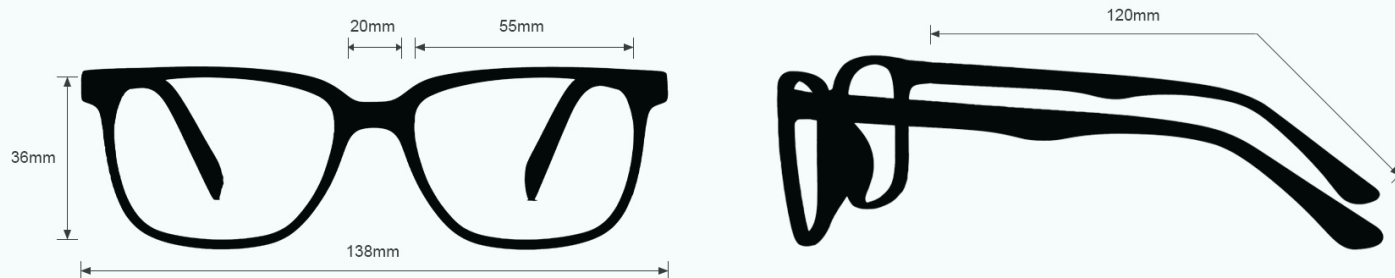

Y97 LASER SAFETY GLASSES 16001

PRODUCT INFORMATION

PHILLIPS-SAFETY.COM

COPYRIGHT ©2025. ALL RIGHTS RESERVED

PHILLIPS SAFETY
PRODUCTS INC.

PRODUCT INFORMATION
Y97 LASER SAFETY GLASSES 16001

The Y97 laser safety glasses have a polycarbonate green lens filter that provides laser protection. These laser glasses have visible light transmission of 21%. In addition, the Y97 laser safety glasses have ANSI Z87.1 and ANSI Z136.1 safety standards. These laser safety glasses 16001 is a durable and lightweight wrap around frame. Made of high-quality plastic, the 16001 laser safety glasses feature adjustable nosepads. These Phillips Safety laser safety glasses are available in black/blue.

FRAME SPECIFICATION

LASER PROTECTIVE EYEWEAR

LENS FILTER SPECIFICATIONS

PROTECTION OPTION Alexandrite, Diode, Nd:YAG

LENS BLANK PART NUMBER LS-Y97-LB

LENS SPECIFICATION

PROTECTION SPECIFICATIONS

OD 7+ @725-1120nm
OD 6+ @10600nm

LENS TYPE Y97

MATERIAL Polycarbonate

SAFETY RATING ANSI Z87.1, ANSI Z136.1

VISIBLE LIGHT TRANSMISSION 21%

COLOR Green

WAVELENGTH CHART

This is to certify that our product listed above meets all Safety Requirements as specified by ANSI Z87.1 and is manufactured to the tolerances required by law. This filter has been tested and conforms to ANSI Z136.1 standards for Laser protection. They are manufactured by Phillips Safety Products, Inc. in the City of Middlesex, County of Middlesex, and State of New Jersey in the United States of America. All components and final assemblies are included and originate from our location at 123 Lincoln Boulevard, Middlesex, NJ 08846.