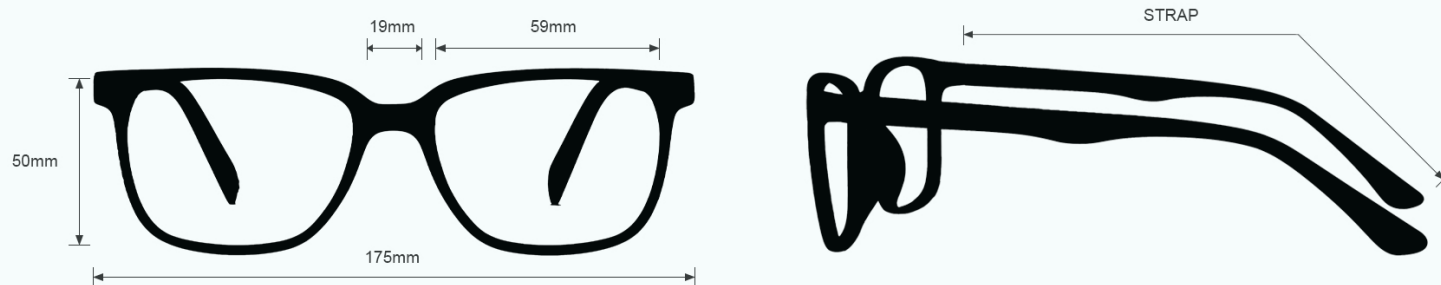

FRAME SPECIFICATION