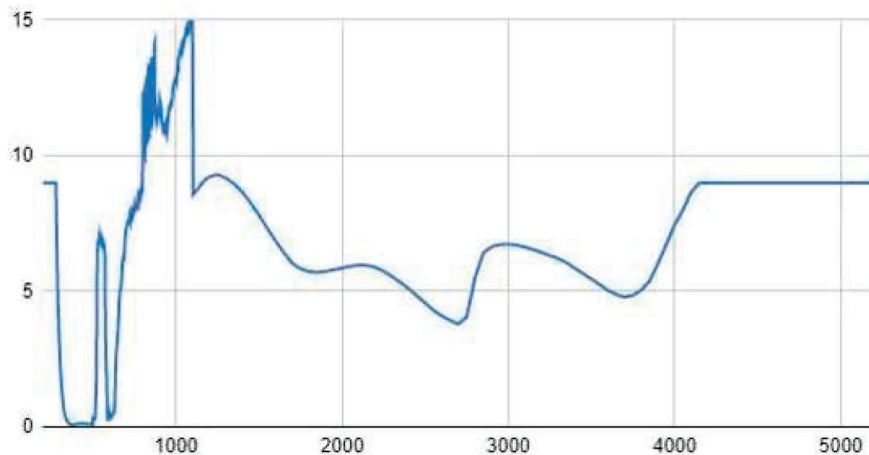

LASER PROTECTIVE EYEWEAR

LENS FILTER SPECIFICATIONS

PROTECTION OPTION Multiwave AKP/Diode/Holmium/Yag/Co2

LENS BLANK PART NUMBER LS-C2KG5-LB

LENS SPECIFICATION

PROTECTION SPECIFICATIONS

OD 6+ @530-570nm
OD 4+ @655-664nm
OD 5+ @665-679nm
OD 6+ @680-695nm
OD 7+ @696-1550nm
OD 4+ @1551-2750nm
OD 6+ @2800-11000nm

LENS TYPE C2KG5

MATERIAL Glass

SAFETY RATING ANSI Z136.1

VISIBLE LIGHT TRANSMISSION 75%

COLOR Light Green

WAVELENGTH CHART

This is to certify that our product listed above has been tested to, and meets all requirements for, ANSI Z136.1 standards for Laser protection. They are manufactured by Phillips Safety Products, Inc. in the City of Middlesex, County of Middlesex, and State of New Jersey in the United States of America. All components and final assemblies are included and originate from our location at 123 Lincoln Boulevard, Middlesex, NJ 08846.

Any questions from interested parties can be directed to the undersigned below.

Ryan Phillips | Vice President | Phillips Safety Products, Inc.