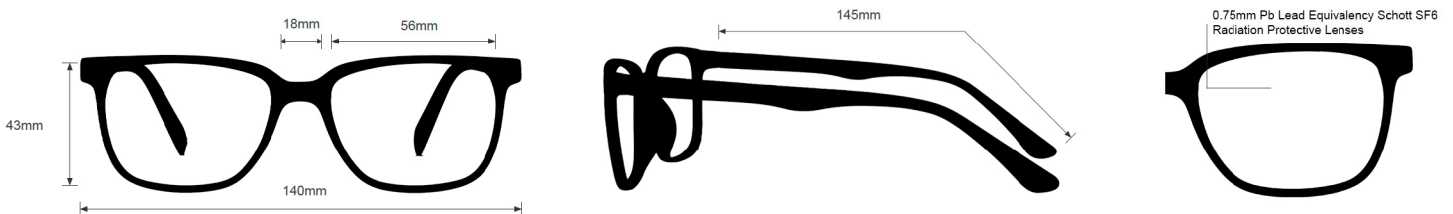

# RADIATION SAFETY GLASSES

## NIKE LEAD GLASSES ESSENCE GROOVE

### FRAME INFORMATION

The radiation glasses Nike Essence Groove feature high quality, distortion-free SF-6 Schott glass radiation-reducing lenses with 0.75mm Pb lead equivalency protection. The radiation safety glasses Nike Essence Groove have clear CE Certified Lens and weight 90g. These radiation glasses Nike Essence Groove are prescription available. Made of high-quality plastic, it is a durable and lightweight wayfarer frame. These Nike lead glasses feature adjustable silicone nose pads and rubberized temple bars. These prescription Nike radiation glasses are available in Matte Black, Matte Smoke Gray, Matte Tortoise, and Matte Blue Void.

### SPECIFICATION

**SIZE:** 56-18-145

**WEIGHT:** 90g

**PROTECTION LEVEL:** 0.75mm Pb LE

**COLOR:** 4 colors available

**MATERIAL:** Plastic

**SHAPE:** Wayfarer

**PRESCRIPTION AVAILABLE:** Yes