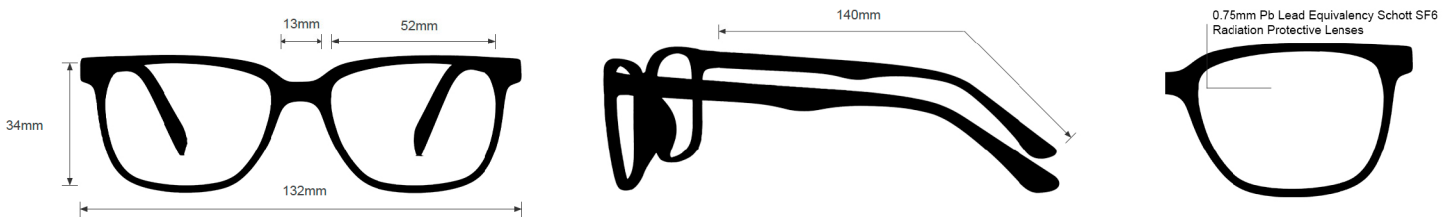

# RADIATION SAFETY GLASSES

## NIKE LEAD GLASSES 5060

### FRAME INFORMATION

The radiation glasses Nike 5060 feature high quality, distortion-free SF-6 Schott glass radiation-reducing lenses with 0.75mm Pb lead equivalency protection. The radiation safety glasses Nike 5060 have clear CE Certified Lens and weight 60g. These radiation glasses Nike 5060 are prescription available. Made of high-quality plastic, it is a durable and lightweight rectangular frame. These Nike lead glasses feature a full-rim and a single bridge. These prescription Nike radiation glasses are available in Matte Black/Volt, Matte Smoke Gray/Black, Matte Cargo Khaki/Monarch, and Matte Blue Void/Diffused Blue.

### SPECIFICATION

**SIZE:** 52-13-140

**WEIGHT:** 60g

**PROTECTION LEVEL:** 0.75mm Pb LE

**COLOR:** 4 colors available

**MATERIAL:** Plastic

**SHAPE:** Rectangular

**PRESCRIPTION AVAILABLE:** Yes