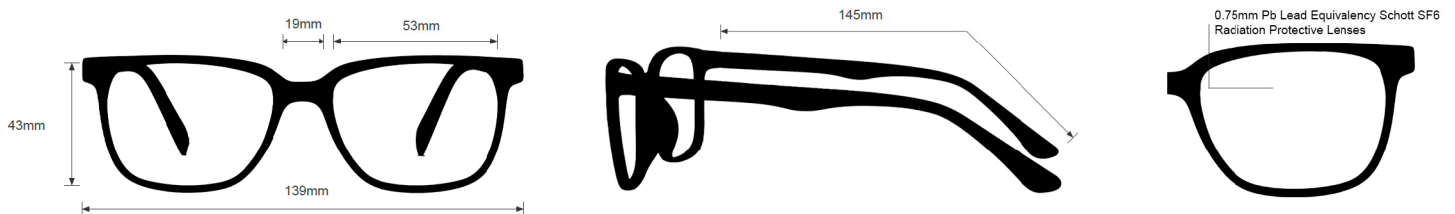

RADIATION SAFETY GLASSES

NIKE LEAD GLASSES TEMPER FLOW

FRAME INFORMATION

The radiation glasses Nike Temper Flow feature high quality, distortion-free SF-6 Schott glass radiation-reducing lenses with 0.75mm Pb lead equivalency protection. The radiation safety glasses Nike Temper Flow have clear CE Certified Lens and weight 87g. These radiation glasses Nike Temper Flow are prescription available. Made of high-quality plastic, it is a durable and lightweight oval frame. These Nike lead glasses feature rubberized temple tips. These prescription Nike radiation glasses are available in Black, Sequoia, Blue Void, and Dark Team Red.

SPECIFICATION

SIZE: 53-19-145

WEIGHT: 87g

PROTECTION LEVEL: 0.75mm Pb LE

COLOR: 4 colors available

MATERIAL: Plastic

SHAPE: Oval

PRESCRIPTION AVAILABLE: Yes