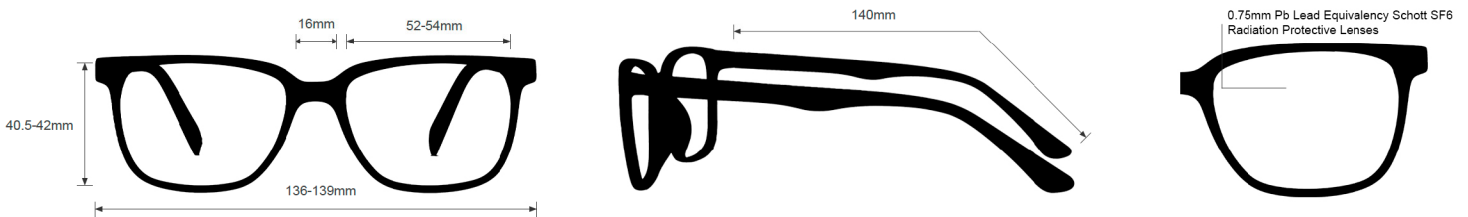

RADIATION GLASSES

NIKE 7228

FRAME INFORMATION

The radiation glasses Nike 7228 feature high quality, distortion-free SF-6 Schott glass radiation-reducing lenses with 0.75mm Pb lead equivalency protection. The radiation safety glasses Nike 7228 have clear CE Certified Lens and weight 76g or 88g in the larger version. These radiation glasses Nike 7228 are prescription available. Made of high-quality plastic, it is a durable and lightweight square frame. These Nike lead glasses feature rubberized temple bars. These prescription Nike radiation glasses are available in four colors, in two different sizes.

SPECIFICATION

SIZE: 52-16-140 | 54-16-140

WEIGHT: 76g; 88g

PROTECTION LEVEL: 0.75mm Pb Eq lens

COLOR: 3 colors available

MATERIAL: Plastic

SHAPE: Square

PRESCRIPTION AVAILABLE: Yes