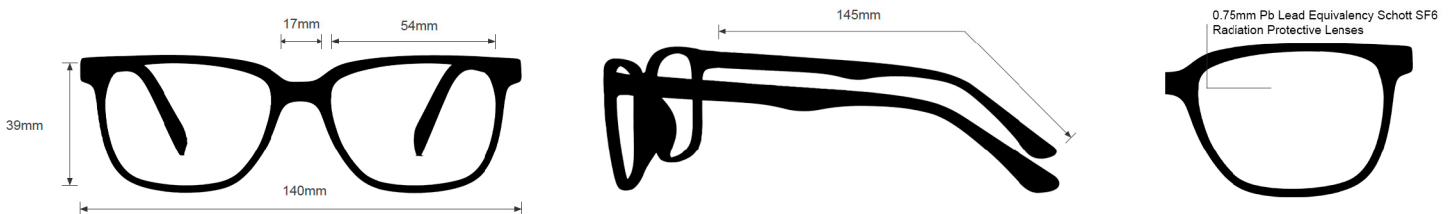

RADIATION GLASSES

NIKE 7227

FRAME INFORMATION

The radiation glasses Nike 7227 feature high quality, distortion-free SF-6 Schott glass radiation-reducing lenses with 0.75mm Pb lead equivalency protection. The radiation safety glasses Nike 7227 have clear CE Certified Lens and weight 76g. These radiation glasses Nike 7227 are prescription available. Made of high-quality plastic, it is a durable and lightweight square frame. These Nike lead glasses feature rubberized temple bars. These prescription Nike radiation glasses are available in black, smoke gray/crystal fade, blue void/crystal fade, and clear.

SPECIFICATION

SIZE: 54-17-145

WEIGHT: 76g

PROTECTION LEVEL: 0.75mm Pb Eq lens

COLOR: 4 colors available

MATERIAL: Plastic

SHAPE: Square

PRESCRIPTION AVAILABLE: Yes