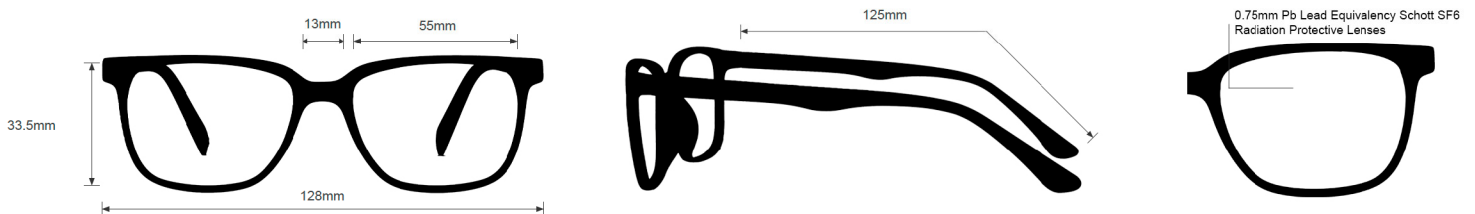

FRAME INFORMATION

The radiation glasses Nike Rabid 22 Jr feature high quality, distortion-free SF-6 Schott glass radiation-reducing lenses with 0.75mm Pb lead equivalency protection. The radiation safety glasses Nike Rabid 22 Jr have clear CE Certified Lens and weight 74g. These radiation glasses Nike Rabid 22 Jr are prescription available. Made of high-quality plastic, it is a durable and lightweight rectangular, wrap around frame. These Nike lead glasses feature rubberized nose pads and temple bars. These prescription Nike radiation glasses are available in Matte Black, Matte Sequoia, Matte Game Royal, and Matte Blue Void.

SPECIFICATION

SIZE: 55-13-125

WEIGHT: 74g

PROTECTION LEVEL: 0.75mm Pb Eq lens

COLOR: 4 Available Colors

MATERIAL: Plastic

SHAPE: Rectangular, Wrap Around

PRESCRIPTION AVAILABLE: Yes