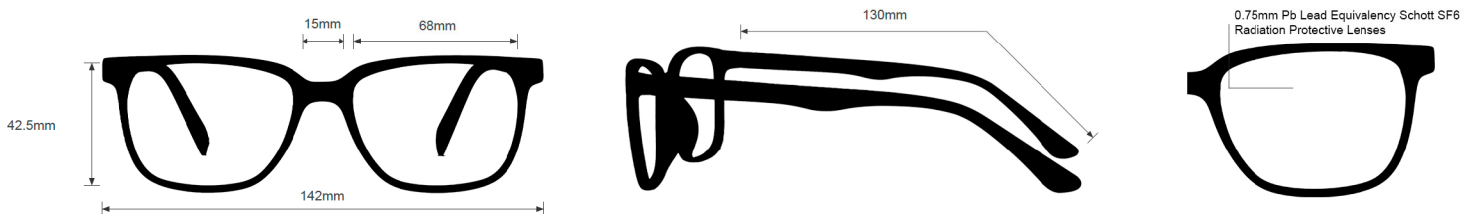

FRAME INFORMATION

The radiation glasses Nike Adrenaline 22 Low Bridge feature high quality, distortion-free SF-6 Schott glass radiation-reducing lenses with 0.75mm Pb lead equivalency protection. These radiation safety glasses have clear CE Certified Lens and weight 100g. These radiation glasses Nike Adrenaline 22 Low Bridge are prescription available. Made of high-quality plastic, it is a durable and lightweight rectangular, wrap around frame. These Nike lead glasses feature a bio injected low bridge. These prescription Nike radiation glasses are available in matte black/gray, matte crystal obsidian/navy, matte black/yellow.

SPECIFICATION

SIZE: 68-15-130

WEIGHT: 100g

PROTECTION LEVEL: 0.75mm Pb Eq lens

COLOR: 3 Available Colors

MATERIAL: Plastic

SHAPE: Rectangle, Wrap Around

PRESCRIPTION AVAILABLE: Yes