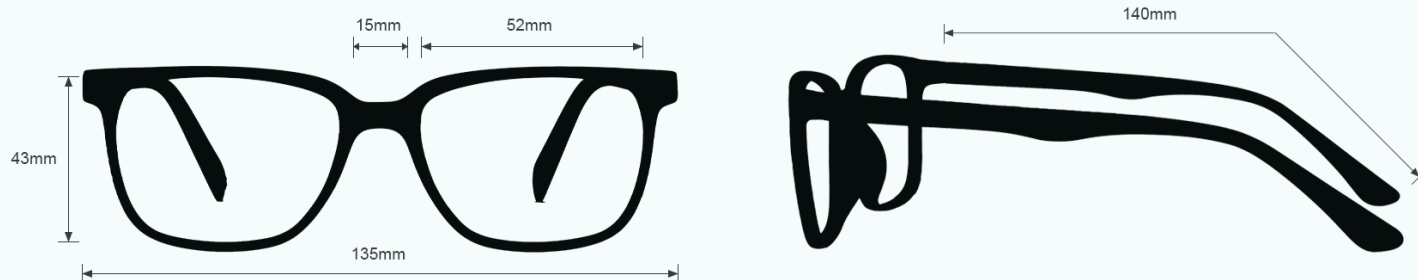

FRAME SPECIFICATION