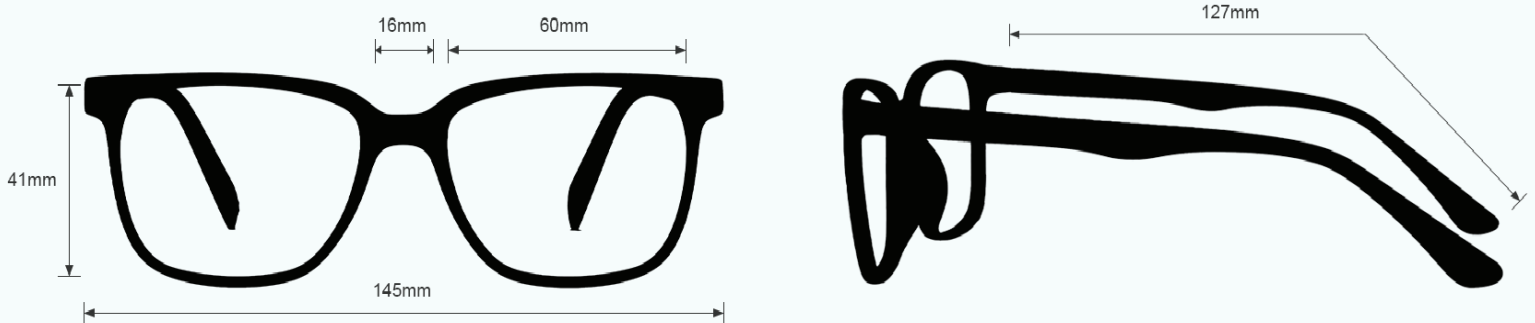

AA LASER SAFETY GLASSES 33

PRODUCT INFORMATION

PHILLIPS-SAFETY.COM

COPYRIGHT ©2025. ALL RIGHTS RESERVED

PHILLIPS SAFETY
PRODUCTS INC.

PRODUCT INFORMATION
AA LASER SAFETY GLASSES 33

The AA laser safety glasses have a polycarbonate red lens filter that provides laser protection. These laser glasses have visible light transmission of 26%. In addition, the AA laser safety glasses have ANSI Z87.1 and ANSI Z136.1 safety standards. These laser safety glasses 33 is a durable and lightweight fitover frame. Made of high-quality plastic, the 33 laser safety glasses feature adjustable temples and integrated side shields. These Phillips Safety laser safety glasses are available in black.

FRAME SPECIFICATION

LASER PROTECTIVE EYEWEAR

LENS FILTER SPECIFICATIONS

PROTECTION OPTION Argon Alignment

LENS BLANK PART NUMBER LS-AA-LB

LENS SPECIFICATION

PROTECTION SPECIFICATIONS

OD 1.5+ @405-411nm
OD 3+ @480-532nm
OD 1.5+ @470-555nm