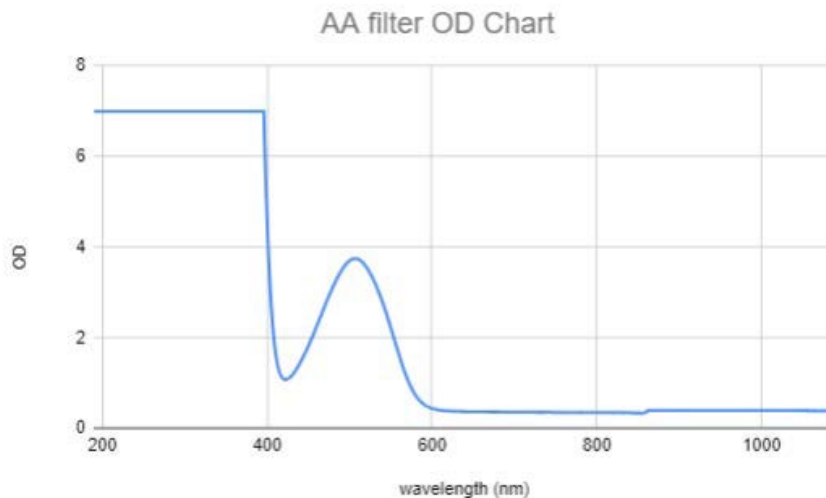

LENS TYPE AA

MATERIAL Polycarbonate

SAFETY RATING ANSI Z87.1, ANSI Z36.1

VISIBLE LIGHT TRANSMISSION 26%

COLOR Red

WAVELENGTH CHART

This is to certify that our product listed above meets all Safety Requirements as specified by ANSI Z87.1 and is manufactured to the tolerances required by law. This filter has been tested and conforms to ANSI Z136.1 standards for Laser protection. They are manufactured by Phillips Sadert Products, Inc. in the City of Middlesex, County of Middlesex, and State of New Jersey in the United States of America. All components and final assemblies are included and originate from our location at 123 Lincoln Boulevard, Middlesex, NJ 08846.