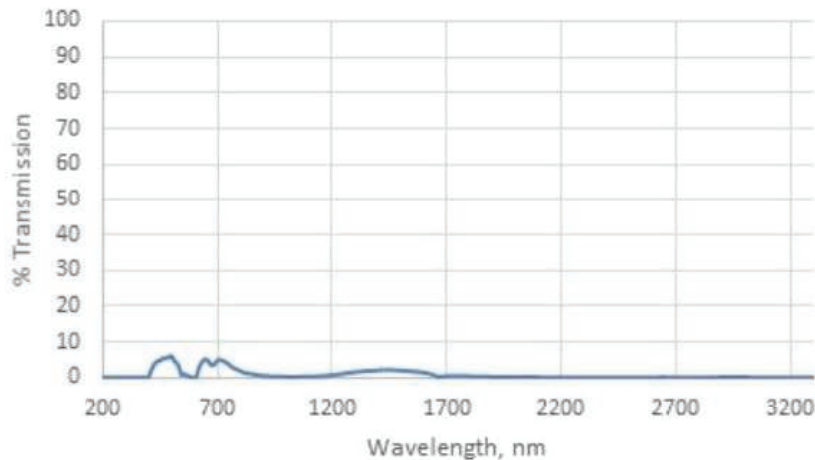

GLASS TYPE BOROSILICATE GLASS

MATERIAL POLYCARBONATE

SAFETY RATING ANSI Z87+, ANSI Z36.1

VISIBLE LIGHT TRANSMISSION 1.5%

COLOR BLUE

WORK TYPE LARGE PIECES

WAVELENGTH CHART

This is to certify that our product listed above meets all Safety Requirements as specified by ANSI Z87.1 and is manufactured to the tolerances required by law. Phillips Safety Products does not accept any liability concerning eye damage arising from the use, misuse, or non-use of any eyewear products we sell. They are manufactured by Phillips Safety Products, Inc. in the City of Middlesex, County of Middlesex, and State of New Jersey in the United States of America. All components and final assemblies are included and originate from our location at 123 Lincoln Boulevard, Middlesex, NJ 08846. Any questions from interested parties can be directed to the undersigned below.