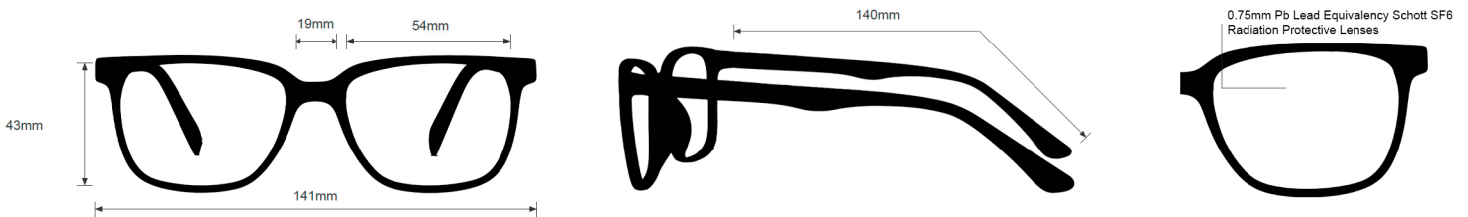

RADIATION GLASSES

NIKE LIVEFREE ICONIC

FRAME INFORMATION

The radiation glasses Nike Live Free Iconic feature high quality, distortion-free SF-6 Schott glass radiation-reducing lenses with 0.75mm Pb lead equivalency protection. The radiation safety glasses Nike Live Free Iconic have clear CE Certified Lens and weight 88g. These radiation glasses Nike Live Free Iconic are prescription available. Made of high-quality plastic, it is a durable and lightweight square frame. These Nike lead glasses feature Saddle Bridge. These prescription Nike radiation glasses are available in Matte black/Red, Matte black/Green, Asheen Slate, and Black/Gray.

SPECIFICATION

SIZE: 54-19-140

WEIGHT: 88g

PROTECTION LEVEL: 0.75mm Pb Eq lens

COLOR: 4 Available Colors

MATERIAL: Plastic

SHAPE: Square

PRESCRIPTION AVAILABLE: Yes