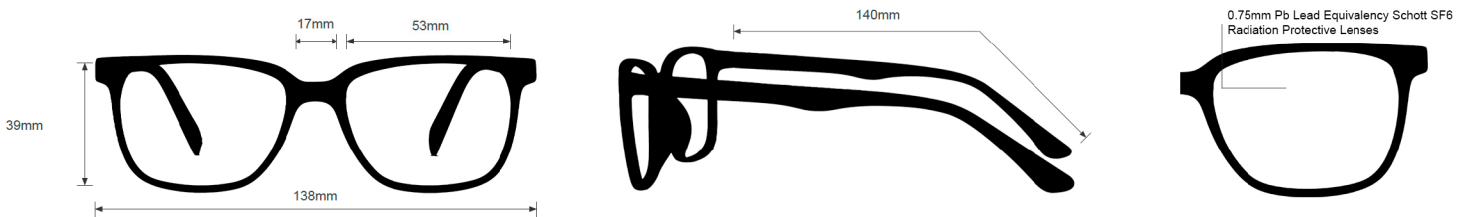

RADIATION GLASSES

NIKE LIVEFREE CLASSIC

FRAME INFORMATION

The radiation glasses Nike Live Free Classic feature high quality, distortion-free SF-6 Schott glass radiation-reducing lenses with 0.75mm Pb lead equivalency protection. The radiation safety glasses Nike Live Free Classic have clear CE Certified Lens and weight 81g. These radiation glasses Nike Live Free Classic are prescription available. Made of high-quality plastic, it is a durable and lightweight square frame. These Nike lead glasses feature Saddle Bridge. These prescription Nike radiation glasses are available in Matte Gridiron, Matte Wolf Gray, Anthracite, and Midnight Navy.

SPECIFICATION

SIZE: 53-17-140

WEIGHT: 81g

PROTECTION LEVEL: 0.75mm Pb Eq lens

COLOR: 4 Available Colors

MATERIAL: Plastic

SHAPE: Square

PRESCRIPTION AVAILABLE: Yes