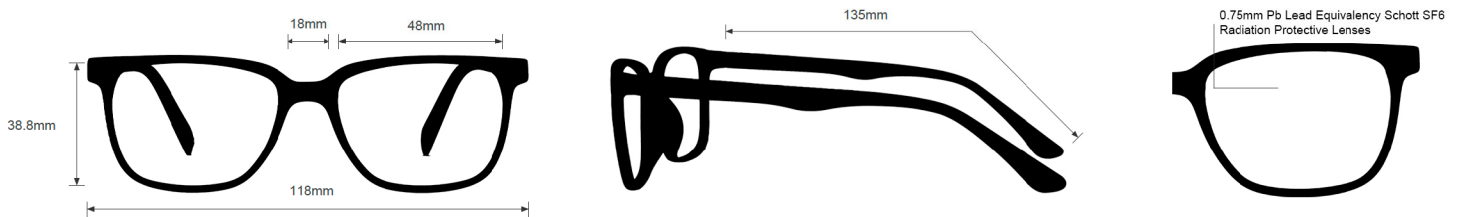

# RADIATION GLASSES

NIKE 5055

## FRAME INFORMATION

The radiation glasses Nike 5055 feature high quality, distortion-free SF-6 Schott glass radiation-reducing lenses with 0.75mm Pb lead equivalency protection. The radiation safety glasses Nike 5055 have clear CE Certified Lens and weigh 60g. These radiation glasses Nike 5055 are prescription available. Made of high-quality plastic, it is a durable and lightweight square frame. These Nike lead glasses feature a saddle bridge. These prescription Nike radiation glasses are available in black, stadium green gradient, denim gradient, and oxblood gradient.

## SPECIFICATION

**SIZE:** 48-18-135

**WEIGHT:** 60g

**PROTECTION LEVEL:** 0.75mm Pb Eq lens

**COLOR:** 4 colors available

**MATERIAL:** Plastic

**SHAPE:** Square

**PRESCRIPTION AVAILABLE:** Yes