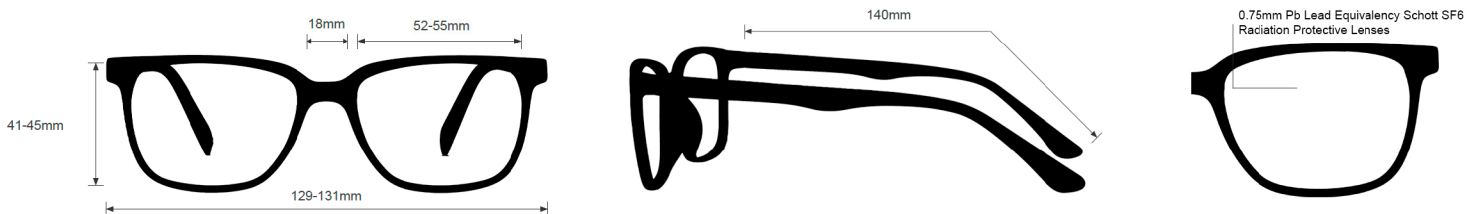

RADIATION GLASSES

NIKE CITY HERO

FRAME INFORMATION

The Nike City Hero Radiation Glasses feature high quality, distortion-free SF-6 Schott glass radiation-reducing lenses with 0.75mm Pb lead equivalency protection. The radiation safety glasses Nike City Hero have clear CE Certified Lens and weight 88g or 94g in the larger version. These radiation glasses Nike City Hero are prescription available. Made of high-quality plastic, it is a durable and lightweight cat eye frame. These Nike lead glasses feature rubberized temple bars. These prescription Nike radiation glasses are available in Black, Bio Beige, Tortoise, Vintage Green, in two different sizes.

SPECIFICATION

SIZE: 52-18-140 | 55-18-140

WEIGHT: 88g | 94g

PROTECTION LEVEL: 0.75mm Pb Eq lens

COLOR: 4 Available Colors

MATERIAL: Plastic

SHAPE: Cat Eye

PRESCRIPTION AVAILABLE: Yes