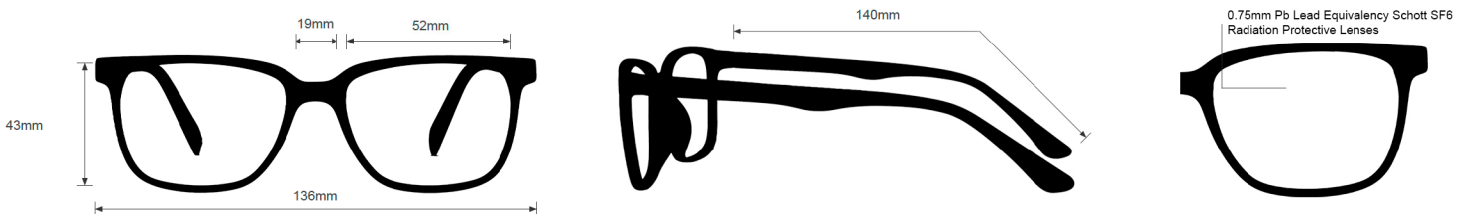

RADIATION GLASSES

NIKE 7158

FRAME INFORMATION

The radiation glasses Nike 7158 feature high quality, distortion-free SF-6 Schott glass radiation-reducing lenses with 0.75mm Pb lead equivalency protection. The radiation safety glasses Nike 7158 have clear CE Certified Lens and weight 81g. These radiation glasses Nike 7158 are prescription available. Made of high-quality plastic, it is a durable and lightweight square frame. These Nike lead glasses feature saddle bridge. These prescription Nike radiation glasses are available in Black, Bio Beige, Vintage Green, Platinum Violet.

SPECIFICATION

SIZE: 52-19-140

WEIGHT: 81g

PROTECTION LEVEL: 0.75mm Pb Eq lens

COLOR: 4 Available Colors

MATERIAL: Plastic

SHAPE: Square

PRESCRIPTION AVAILABLE: Yes