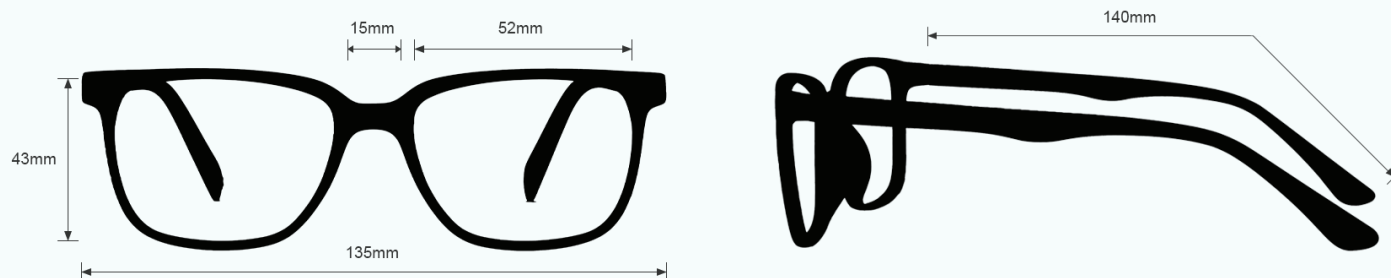

FRAME SPECIFICATION