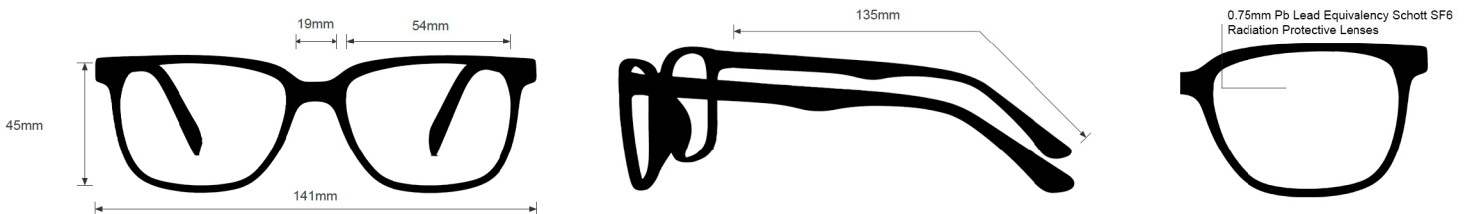

RADIATION GLASSES

NIKE GRAND

FRAME INFORMATION

The radiation glasses Nike Grand feature high quality, distortion-free SF-6 Schott glass radiation-reducing lenses with 0.75mm Pb lead equivalency protection. The radiation safety glasses Nike Grand have clear CE Certified Lens and weight 63g. These radiation glasses Nike Grand are prescription available. Made of high-quality plastic, it is a durable and lightweight square frame. Plus, these Nike lead glasses feature rubberized nose pads and rubberized temple bars, and are available in four colors.

SPECIFICATION

SIZE: 54-19-135

WEIGHT: 63g

PROTECTION LEVEL: 0.75mm Pb Eq lens

COLOR: 4 Available Colors

MATERIAL: Plastic

SHAPE: Square

PRESCRIPTION AVAILABLE: Yes