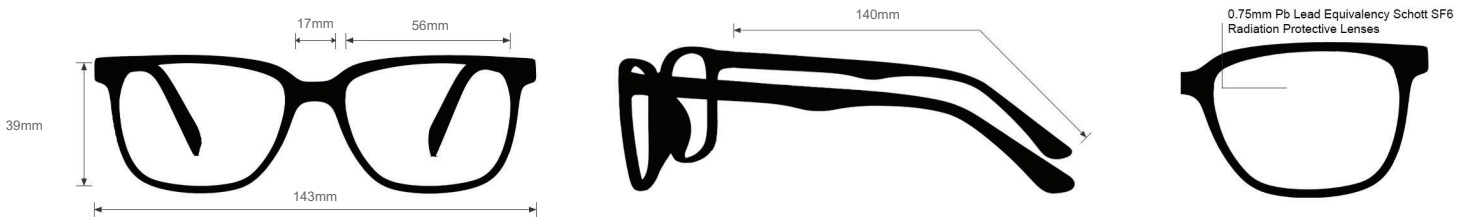

RADIATION GLASSES

NIKE EMBAR

FRAME INFORMATION

The radiation glasses Nike Embar feature high quality, distortion-free SF-6 Schott glass radiation-reducing lenses with 0.75mm Pb lead equivalency protection. The radiation safety glasses Nike Embar have clear CE Certified Lens and weight 43.8g. These radiation glasses Nike Embar are prescription available. Made of high-quality plastic, it is a durable and lightweight rectangular frame. Plus, these Nike lead glasses feature a saddle bridge and are available in four colors.

SPECIFICATION

SIZE: 56-17-140

WEIGHT: 43.8g

PROTECTION LEVEL: 0.75mm Pb Eq lens

COLOR: 4 Available Colors

MATERIAL: Plastic

SHAPE: Rectangle

PRESCRIPTION AVAILABLE: Yes