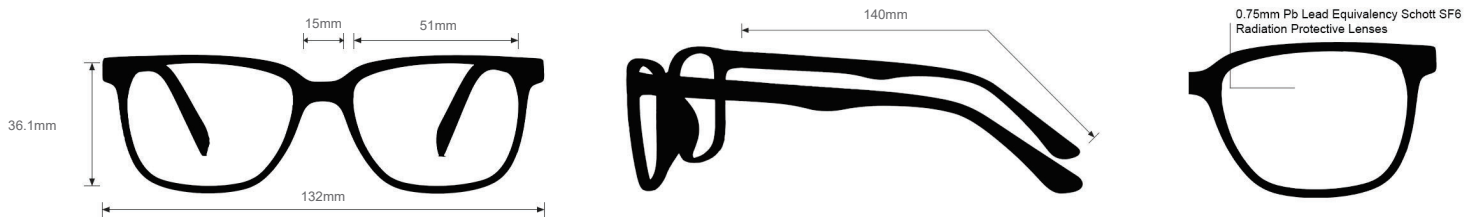

# RADIATION GLASSES

### FRAME INFORMATION

The radiation glasses Nike 7155 feature high quality, distortion-free SF-6 Schott glass radiation-reducing lenses with 0.75mm Pb lead equivalency protection. The radiation safety glasses Nike 7155 have clear CE Certified Lens and weight 42g. These radiation glasses Nike 7155 are prescription available. Made of high-quality plastic, it is a durable and lightweight oval frame. These Nike lead glasses feature a saddle bridge and are available in four colors.

### SPECIFICATION

**SIZE:** 51-15-140

**WEIGHT:** 42g

**PROTECTION LEVEL:** 0.75mm Pb Eq lens

**COLOR:** 4 Available Colors

**MATERIAL:** Plastic

**SHAPE:** Cat Eye

**PRESCRIPTION AVAILABLE:** Yes