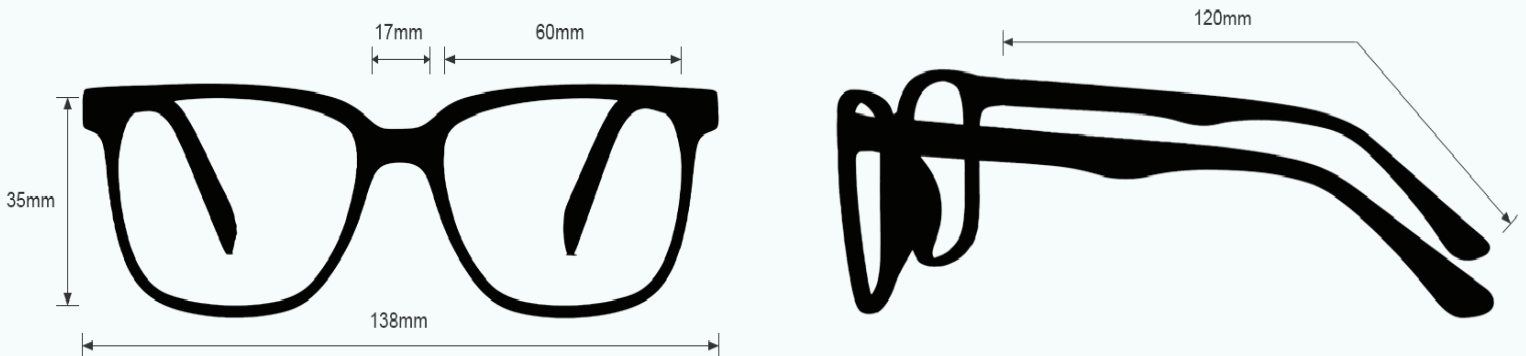

GREEN BEAM LASER POINTER GLASSES 808

PRODUCT INFORMATION

PHILLIPS-SAFETY.COM

COPYRIGHT ©2025. ALL RIGHTS RESERVED

PHILLIPS SAFETY
PRODUCTS INC.

PRODUCT INFORMATION
GREEN BEAM LASER POINTER GLASSES 808

The Green Beam laser pointer safety glasses have a polycarbonate orange/peach lens filter that provides laser protection. These laser strike glasses have visible light transmission of 33%. In addition, the Green Beam laser pointer safety glasses have ANSI Z87.1 and ANSI Z136.1 safety standards. These laser strike glasses 808 are non-prescription. Made of high-quality plastic, it is a durable and lightweight wrap around frame. The 808 laser strike glasses feature rubberized nose pads and rubberized temple bars. These Phillips Safety laser strike glasses are available in red, black and silver.

OD 5+ @190-400nm
OD 2+ @532nm

VLT= 33%

FRAME SPECIFICATION

CONTACT

Should you need any further information,
please do not hesitate to contact us.

123 Lincoln Blvd, Middlesex, NJ 08845, USA 

+1 (866) 757 1307 