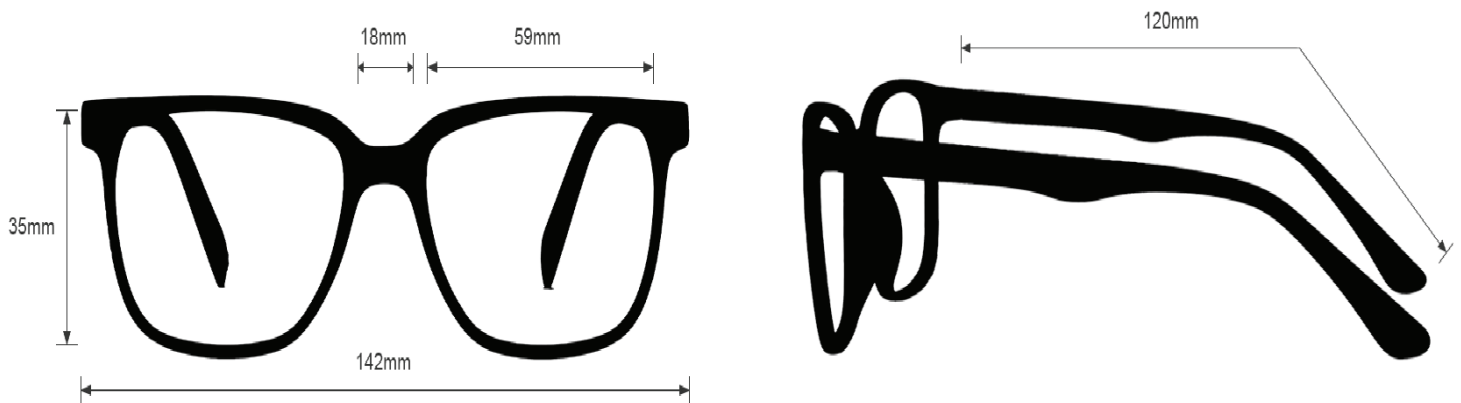

## PRODUCT INFORMATION

[PHILLIPS-SAFETY.COM](http://PHILLIPS-SAFETY.COM)

COPYRIGHT ©2025. ALL RIGHTS RESERVED

**PHILLIPS SAFETY**  
PRODUCTS INC.

**PRODUCT INFORMATION**  
GREEN BEAM LASER POINTER GLASSES 703

The Green Beam laser pointer safety glasses have a polycarbonate orange/peach lens filter that provides laser protection. These laser strike glasses have visible light transmission of 33%. In addition, the Green Beam laser pointer safety glasses have ANSI Z87.1 and ANSI Z136.1 safety standards. These laser strike glasses 703 are non-prescription. Made of high-quality plastic, it is a durable and lightweight wrap around frame. The 703 laser strike glasses feature rubberized nose pads. These Phillips Safety laser strike glasses are available in black, brown fade, and charcoal gray.

OD 5+ @190-400nm  
OD 2+ @532nm

VLT= 33%

**FRAME SPECIFICATION**