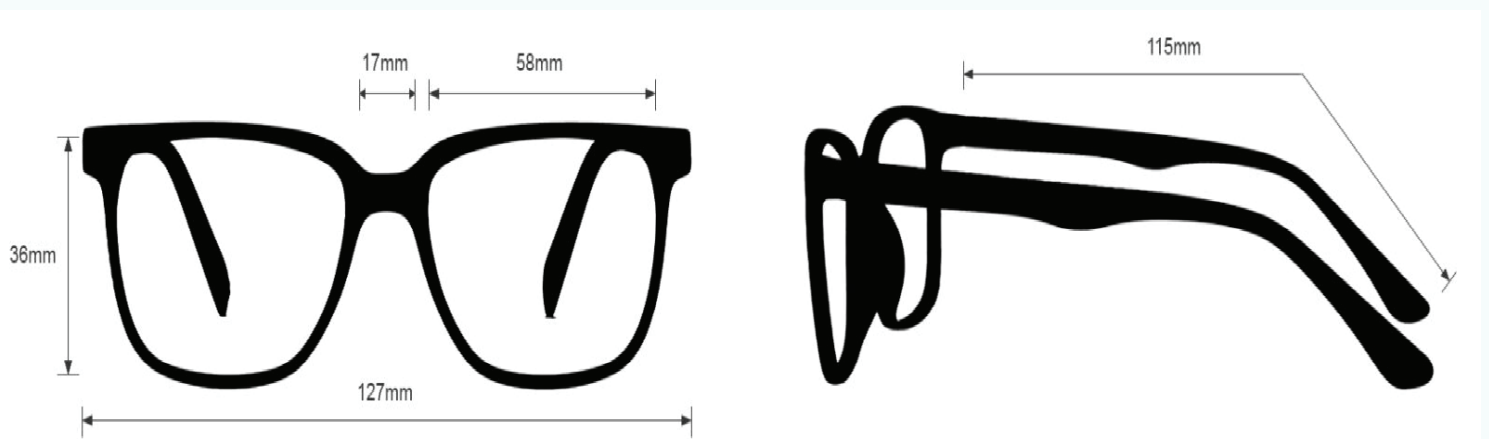

## PRODUCT INFORMATION

PHILLIPS-SAFETY.COM

COPYRIGHT ©2025. ALL RIGHTS RESERVED

**PHILLIPS SAFETY**  
PRODUCTS INC.

**PRODUCT INFORMATION**  
GREEN BEAM LASER POINTER GLASSES 116

The Green Beam laser pointer safety glasses have a polycarbonate orange/peach lens filter that provides laser protection. These laser strike glasses have visible light transmission of 33%. In addition, the Green Beam laser pointer safety glasses have ANSI Z87.1 and ANSI Z136.1 safety standards. These laser strike glasses 116 are non-prescription. Made of high-quality metal, it is a durable and lightweight rectangular, wrap around frame. The 116 laser strike glasses feature adjustable silicone nosepads, rubberized temples, and spring hinges. These Phillips Safety laser strike glasses are available in black and silver.

OD 5+ @190-400nm

OD 2+ @532nm

VLT= 33%

**FRAME SPECIFICATION**