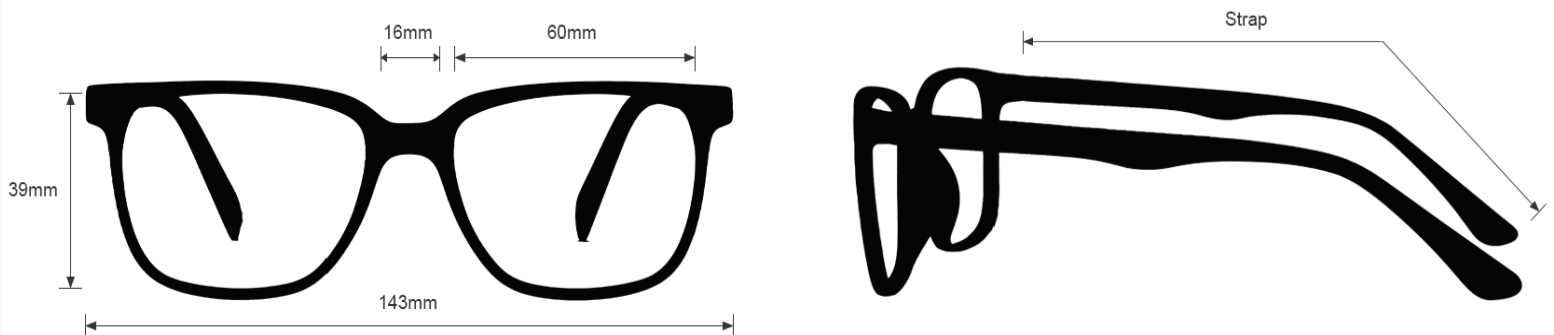

BLUE GREEN RED BEAM LASER POINTER GOGGLES RK2

PRODUCT INFORMATION

PHILLIPS-SAFETY.COM

COPYRIGHT ©2025. ALL RIGHTS RESERVED

PHILLIPS SAFETY
PRODUCTS INC.

PRODUCT INFORMATION

BLUE GREEN RED BEAM LASER POINTER GOGGLES RK2

The Blue Green Red Beam laser pointer safety glasses have a polycarbonate green lens filter that provides laser protection. These laser strike glasses have visible light transmission of 23.3%. In addition, the Blue Green Red Beam laser pointer safety glasses have ANSI Z87.1 and ANSI Z136.1 safety standards. These laser strike goggles RK2 are non-prescription. Made of high-quality plastic, it is a durable and lightweight goggles frame. The RK2 laser strike goggles feature a neoprene foam eyecup and an adjustable head band. These Phillips Safety laser strike goggles are available in black.

OD 5+ @190-400nm
OD 1.5+ @440-470nm
OD 1.5+ @532nm
OD 1.2+ @633-640nm

VLT= 23.3%

FRAME SPECIFICATION

PRODUCT INFORMATION

BLUE GREEN RED BEAM LASER POINTER GOGGLES RK2

CONTACT

Should you need any further information,
please do not hesitate to contact us.