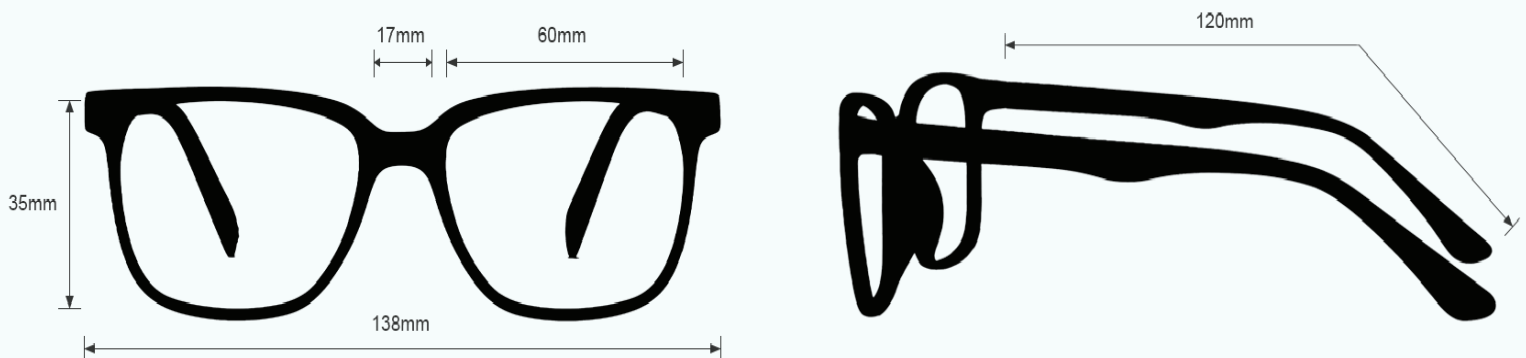

BLUE GREEN RED BEAM LASER POINTER GLASSES 808

PRODUCT INFORMATION

PHILLIPS-SAFETY.COM

COPYRIGHT ©2025. ALL RIGHTS RESERVED

PHILLIPS SAFETY
PRODUCTS INC.

PRODUCT INFORMATION

BLUE GREEN RED BEAM LASER POINTER GLASSES 808

The Blue Green Red Beam laser pointer safety glasses have a polycarbonate green lens filter that provides laser protection. These laser strike glasses have visible light transmission of 23.3%. In addition, the Blue Green Red Beam laser pointer safety glasses have ANSI Z87.1 and ANSI Z136.1 safety standards. These laser strike glasses 808 are non-prescription. Made of high-quality plastic, it is a durable and lightweight wrap around frame. The 808 laser strike glasses feature rubberized nose pads and rubberized temple bars. These Phillips Safety laser strike glasses are available in red, black and silver.

OD 5+ @190-400nm
OD 1.5+ @440-470nm
OD 1.5+ @532nm
OD 1.2+ @633-640nm

VLT= 23.3%

FRAME SPECIFICATION

PRODUCT INFORMATION
BLUE GREEN RED BEAM LASER POINTER GLASSES 808

CONTACT

Should you need any further information,
please do not hesitate to contact us.