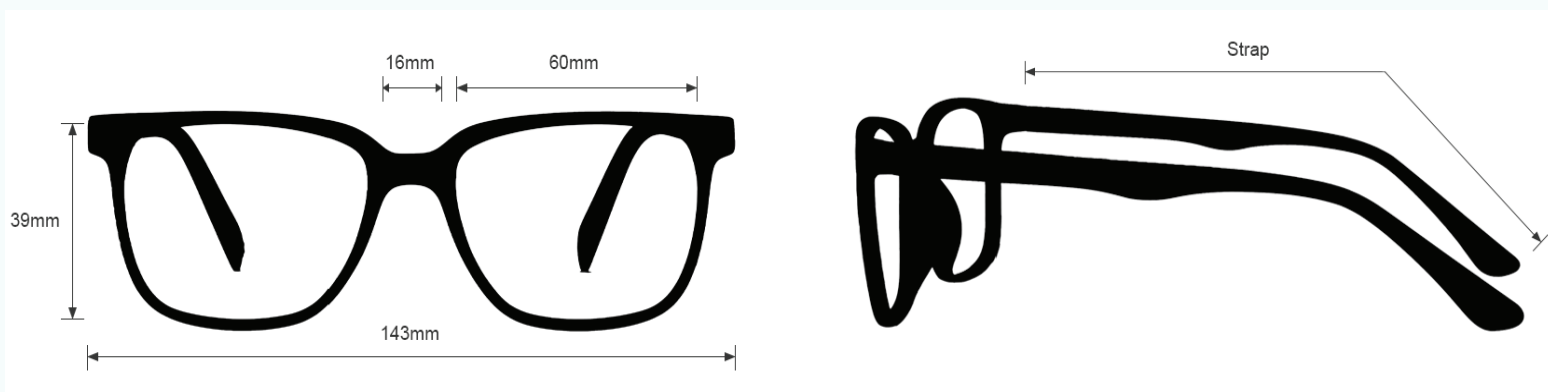

BLUE GREEN BEAM LASER POINTER GLASSES RK2

PRODUCT INFORMATION

PHILLIPS-SAFETY.COM

COPYRIGHT ©2025. ALL RIGHTS RESERVED

PHILLIPS SAFETY
PRODUCTS INC.

PRODUCT INFORMATION

BLUE GREEN BEAM LASER POINTER GOGGLES RK2

The Green Beam laser pointer safety glasses have a polycarbonate orange/peach lens filter that provides laser protection. These laser strike glasses have visible light transmission of 33%. In addition, the Green Beam laser pointer safety glasses have ANSI Z87.1 and ANSI Z136.1 safety standards. These laser strike goggles RK2 are non-prescription. Made of high-quality plastic, it is a durable and lightweight goggles frame. The RK2 laser strike goggles feature a neoprene foam eyecup and an adjustable head band. These Phillips Safety laser strike goggles are available in black.

OD 5+ @190-400nm

OD 2+ @532nm

VLT= 33%

FRAME SPECIFICATION

PRODUCT INFORMATION
BLUE GREEN BEAM LASER POINTER GLASSES RK2

CONTACT

Should you need any further information,
please do not hesitate to contact us.