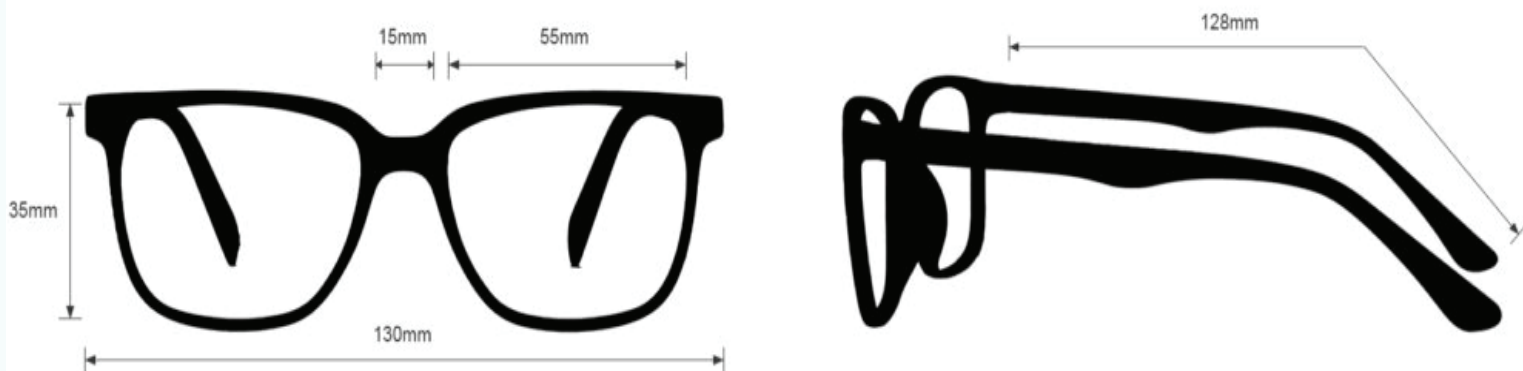

The Blue Green Beam laser pointer safety glasses have a polycarbonate orange/peach lens filter that provides laser protection. These laser strike glasses have visible light transmission of 43%. In addition, the Blue Green Beam laser pointer safety glasses have ANSI Z87.1 and ANSI Z136.1 safety standards. These laser strike goggles JY7 are non-prescription. Made of high-quality plastic, it is a durable and lightweight wrap around frame. The JY7 laser strike goggles feature adjustable rubberized nose pads and a detachable foam gasket. These Phillips Safety laser strike goggles are available in black, and camouflage.

OD 5+ @ 190-400nm

OD 2+ @ 445-450nm

OD 2.5+ @ 532nm

VLT= 43%

FRAME SPECIFICATION

PRODUCT INFORMATION
BLUE GREEN BEAM LASER POINTER GLASSES JY7

CONTACT

Should you need any further information,
please do not hesitate to contact us.