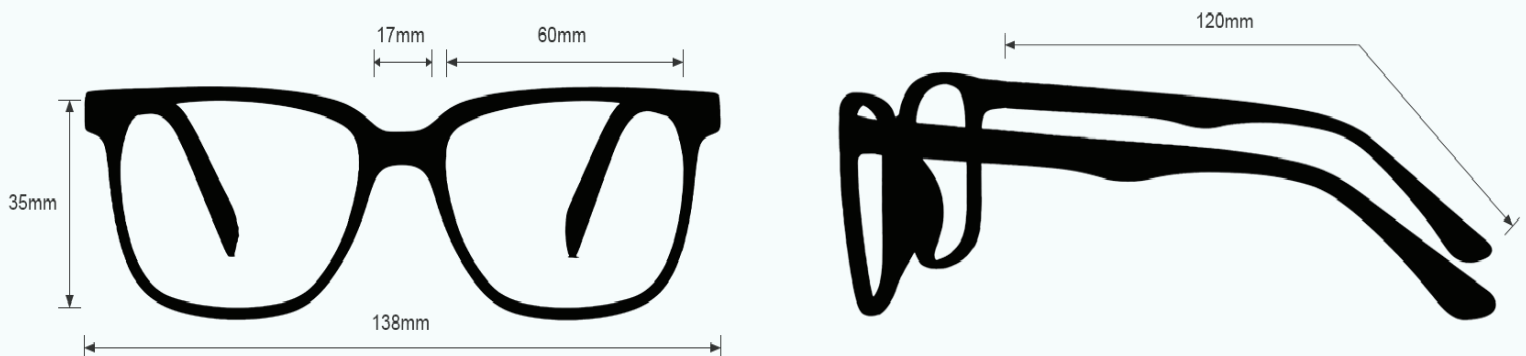

The Blue Green Beam laser pointer safety glasses have a polycarbonate orange/peach lens filter that provides laser protection. These laser strike glasses have visible light transmission of 43%. In addition, the Blue Green Beam laser pointer safety glasses have ANSI Z87.1 and ANSI Z136.1 safety standards. These laser strike glasses 808 are non-prescription. Made of high-quality plastic, it is a durable and lightweight wrap around frame. The 808 laser strike glasses feature rubberized nose pads and rubberized temple bars. These Phillips Safety laser strike glasses are available in red, black and silver.

OD 5+ @ 190-400nm

OD 2+ @ 445-450nm

OD 2.5+ @ 532nm

VLT= 43%

FRAME SPECIFICATION

PRODUCT INFORMATION
BLUE GREEN BEAM LASER POINTER GLASSES 808

CONTACT

Should you need any further information,
please do not hesitate to contact us.