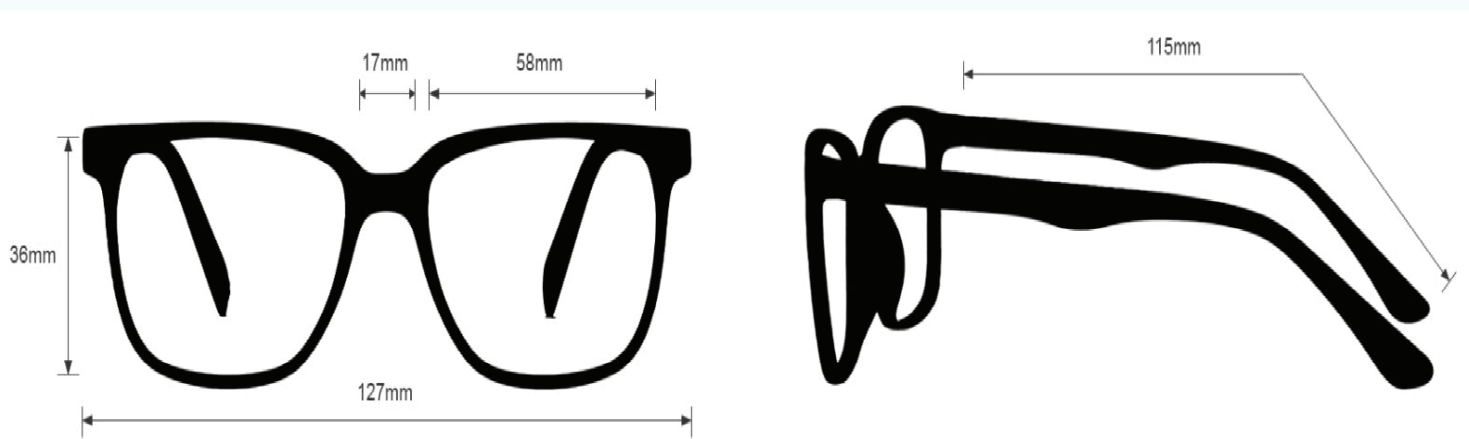

The Blue Green Beam laser pointer safety glasses have a polycarbonate orange/peach lens filter that provides laser protection. These laser strike glasses have visible light transmission of 43%. In addition, the Blue Green Beam laser pointer safety glasses have ANSI Z87.1 and ANSI Z136.1 safety standards. These laser strike glasses 116 are non-prescription. Made of high-quality metal, it is a durable and lightweight rectangular, wrap around frame. The 116 laser strike glasses feature adjustable silicone nose pads, rubberized temples, and spring hinges. These Phillips Safety laser strike glasses are available in black and silver.

OD 5+ @ 190-400nm

OD 2+ @445-450nm

OD 2.5+ @532nm

VLT= 43%

FRAME SPECIFICATION

CONTACT

Should you need any further information,
please do not hesitate to contact us.

123 Lincoln Blvd, Middlesex, NJ 08845, USA 