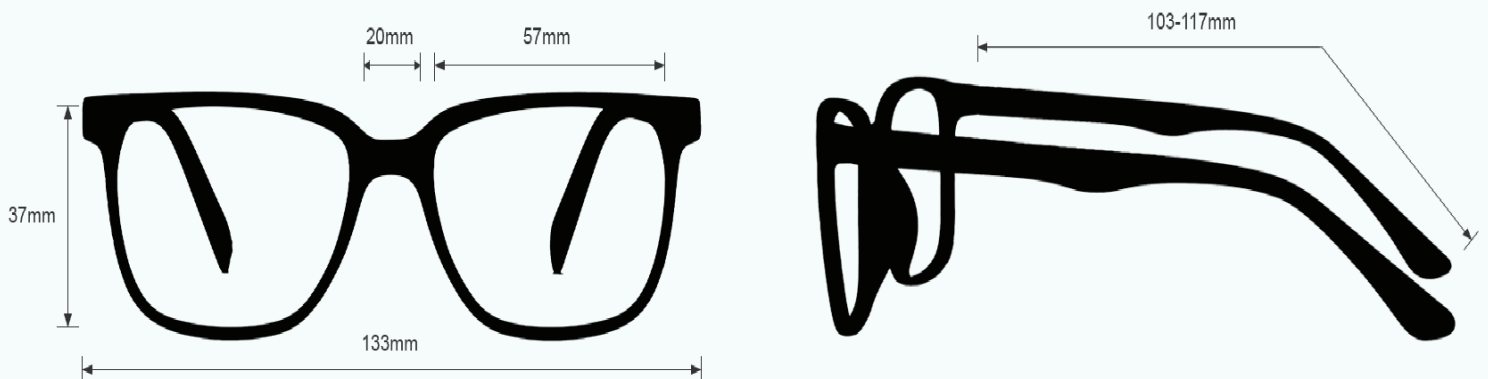

W570 LASER SAFETY GLASSES 300

PRODUCT INFORMATION

PHILLIPS-SAFETY.COM

COPYRIGHT ©2025. ALL RIGHTS RESERVED

PHILLIPS SAFETY
PRODUCTS INC.

PRODUCT INFORMATION
W570 LASER SAFETY GLASSES 300

The W570 laser safety glasses have a glass orange lens filter that provides laser protection. These laser glasses have excellent visible light transmission. In addition, the W570 laser safety glasses have ANSI Z87.1 and ANSI Z136.1 safety standards. These laser safety glasses 300 is a durable and lightweight rectangular frame. Made of high-quality plastic, the 300 laser safety glasses feature adjustable temples and permanent side shields. These Phillips Safety laser safety glasses are available in black. Plus, it is prescription available.

FRAME SPECIFICATION

LASER PROTECTIVE EYEWEAR

LENS FILTER SPECIFICATIONS

PROTECTION OPTION UV, Excimer, AKP, CO2

LENS BLANK PART NUMBER LS-W570

LENS SPECIFICATION

PROTECTION SPECIFICATIONS

OD 6+ @190-535nm
OD 6+ @5000-10600nm

LENS TYPE W570

MATERIAL Glass

SAFETY RATING ANSI Z87.1, ANSI Z36.1

VISIBLE LIGHT TRANSMISSION 75%

COLOR Orange

WAVELENGTH CHART

This is to certify that our product listed above meets all Safety Requirements as specified by ANSI Z87.1 and is manufactured to the tolerances required by law. This filter has been tested and conforms to ANSI Z136.1 standards for Laser protection. They are manufactured by Phillips Sadert Products, Inc. in the City of Middlesex, County of Middlesex, and State of New Jersey in the United States of America. All components and final assemblies are included and originate from our location at 123 Lincoln Boulevard, Middlesex, NJ 08846.