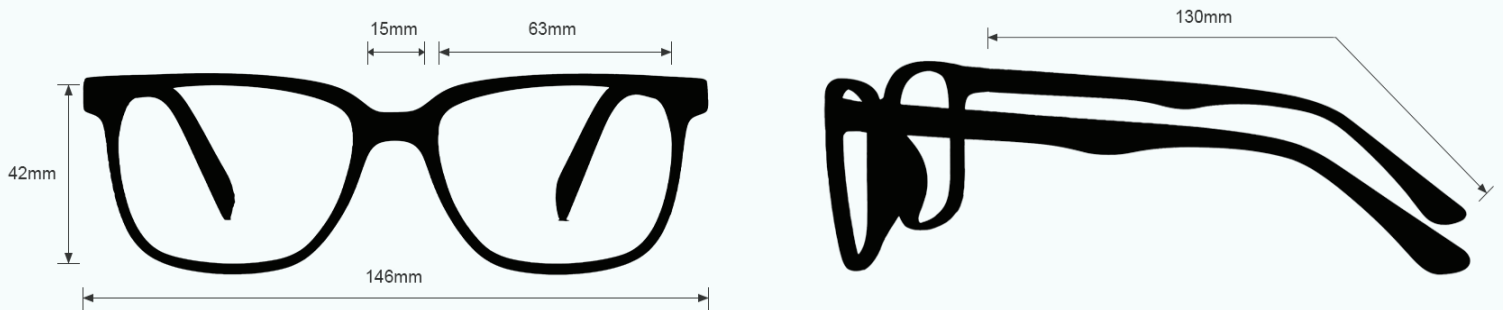

SFP LASER SAFETY GLASSES 17001

PRODUCT INFORMATION

PHILLIPS-SAFETY.COM

COPYRIGHT ©2025. ALL RIGHTS RESERVED

PHILLIPS SAFETY
PRODUCTS INC.

PRODUCT INFORMATION
SFP LASER SAFETY GLASSES 17001

The SFP laser safety glasses have a polycarbonate purple lens filter that provides laser protection. These laser glasses have visible light transmission of 27.2%. In addition, the SFP laser safety glasses have ANSI Z87.1 and ANSI Z136.1 safety standards. These laser safety glasses 17001 is a durable and lightweight rectangular, wrap around frame. Made of high-quality plastic, the 17001 laser safety glasses feature rubberized temples. These Phillips Safety laser safety glasses are available in black/green.

FRAME SPECIFICATION

LASER PROTECTIVE EYEWEAR

LENS FILTER SPECIFICATIONS

PROTECTION OPTION DYE SFP Laser Filter

LENS BLANK PART NUMBER LS-SFP-LB

LENS SPECIFICATION

PROTECTION SPECIFICATIONS

OD 7+ @190-390nm
OD 5+ @589-600nm
OD 6+ @592-597nm

LENS TYPE SFP

MATERIAL Polycarbonate

SAFETY RATING ANSI Z87.1, ANSI Z36.1

VISIBLE LIGHT TRANSMISSION 27.2%

COLOR Purple

WAVELENGTH CHART

This is to certify that our product listed above meets all Safety Requirements as specified by ANSI Z87.1 and is manufactured to the tolerances required by law. This filter has been tested and conforms to ANSI Z136.1 standards for Laser protection. They are manufactured by Phillips Sadert Products, Inc. in the City of Middlesex, County of Middlesex, and State of New Jersey in the United States of America. All components and final assemblies are included and originate from our location at 123 Lincoln Boulevard, Middlesex, NJ 08846.