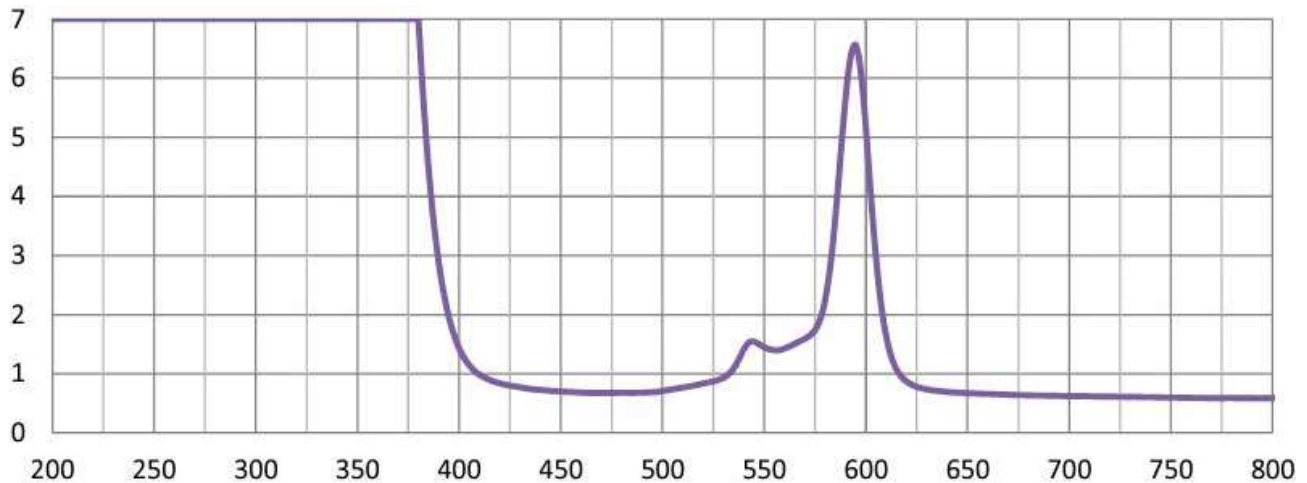

LENS TYPE SFP

MATERIAL Polycarbonate

SAFETY RATING ANSI Z87.1, ANSI Z36.1

VISIBLE LIGHT TRANSMISSION 27.2%

COLOR Purple

WAVELENGTH CHART

This is to certify that our product listed above meets all Safety Requirements as specified by ANSI Z87.1 and is manufactured to the tolerances required by law. This filter has been tested and conforms to ANSI Z136.1 standards for Laser protection. They are manufactured by Phillips Sadert Products, Inc. in the City of Middlesex, County of Middlesex, and State of New Jersey in the United States of America. All components and final assemblies are included and originate from our location at 123 Lincoln Boulevard, Middlesex, NJ 08846.