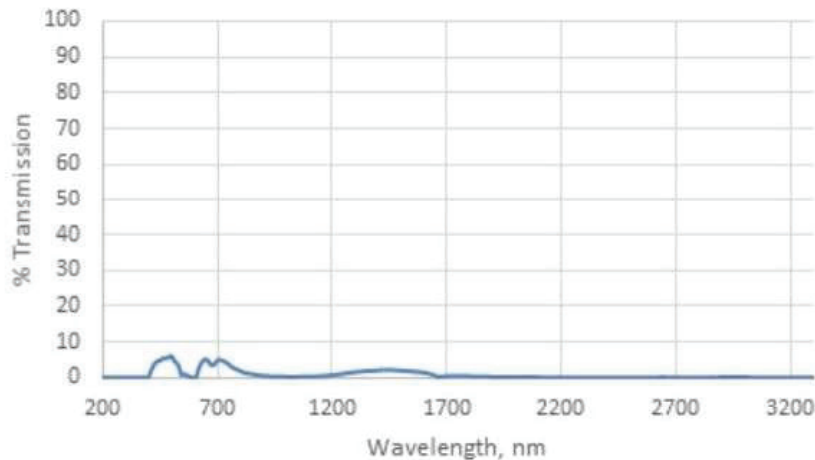

LAMPWORKING GLASSES

LENS FILTER SPECIFICATIONS

PROTECTION OPTION BOROTRUIVIEW 5.0

LENS BLANK PART NUMBER GB-BTV5-LB

LENS SPECIFICATION

FILTER SUMMARY

- ★★★★★ UV BLOCKER
- ★★★★★ IR PROTECTION
- ★★★★★ SODIUM FLARE BLOCKER
- ★★★★★ COLOR RECOGNITION
- ★★★★★ CLARITY
- YES MIRROR COATING (ADD-ON)

GLASS TYPE BOROSILICATE GLASS

MATERIAL POLYCARBONATE

SAFETY RATING ANSI Z87+, ANSI Z36.1

VISIBLE LIGHT TRANSMISSION 1.5%

COLOR BLUE

WORK TYPE LARGE PIECES

WAVELENGTH CHART

This is to certify that our product listed above meets all Safety Requirements as specified by ANSI Z87.1 and is manufactured to the tolerances required by law. Phillips Safety Products does not accept any liability concerning eye damage arising from the use, misuse, or non-use of any eyewear products we sell. They are manufactured by Phillips Safety Products, Inc. in the City of Middlesex, County of Middlesex, and State of New Jersey in the United States of America. All components and final assemblies are included and originate from our location at 123 Lincoln Boulevard, Middlesex, NJ 08846. Any questions from interested parties can be directed to the undersigned below.

Ryan Phillips | Vice President | Phillips Safety Products, Inc.