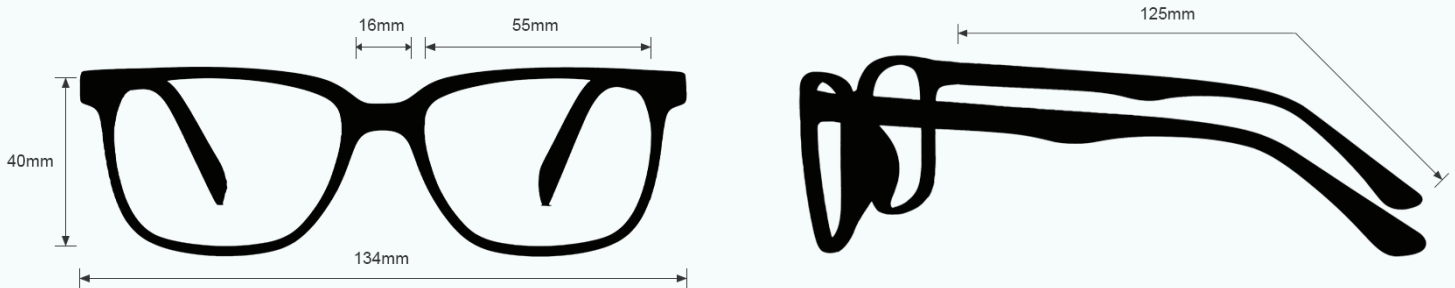

FRAME SPECIFICATION