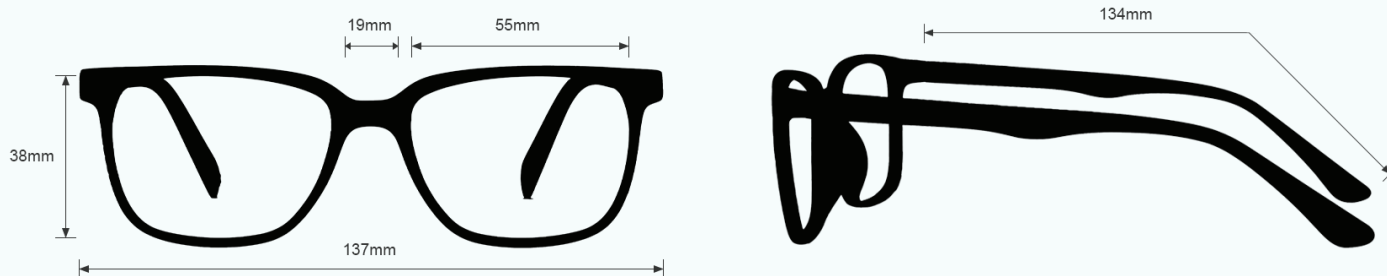

FRAME SPECIFICATION