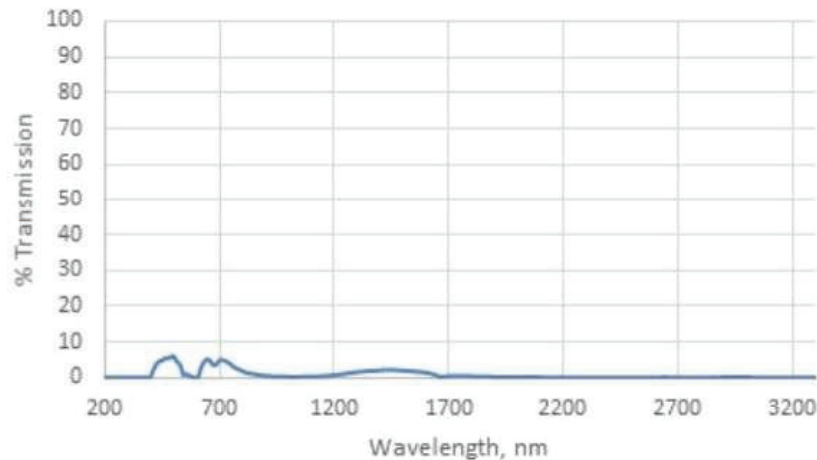

GLASS TYPE BOROSILICATE GLASS

MATERIAL POLYCARBONATE

SAFETY RATING ANSI Z87+, ANSI Z36.1

VISIBLE LIGHT TRANSMISSION 1.5%

COLOR BLUE

WORK TYPE LARGE PIECES

WAVELENGTH CHART

This is to certify that our product listed above meets all Safety Requirements as specified by ANSI Z87.1 and is manufactured to the tolerances required by law. Phillips Safety Products does not accept any liability concerning eye damage arising from the use, misuse, or non-use of any eyewear products we sell. They are manufactured by Phillips Safety Products, Inc. in the City of Middlesex, County of Middlesex, and State of New Jersey in the United States of America. All components and final assemblies are included and originate from our location at 123 Lincoln Boulevard, Middlesex, NJ 08846. Any questions from interested parties can be directed to the undersigned below.