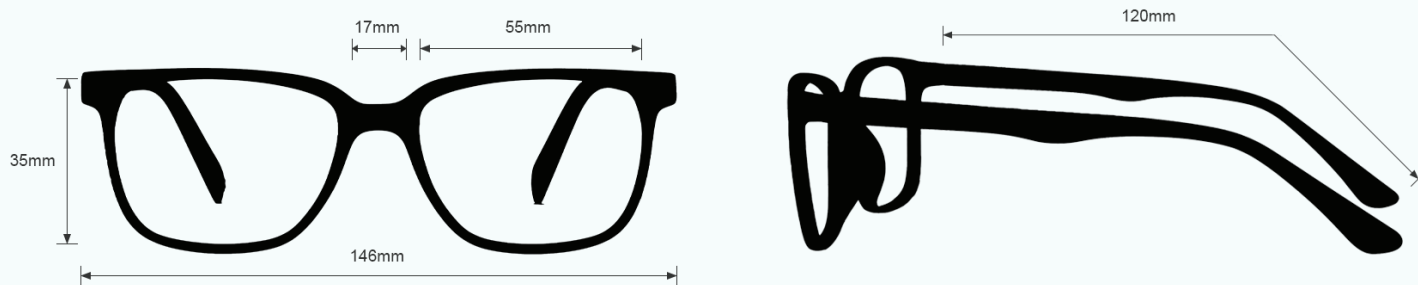

FRAME SPECIFICATION