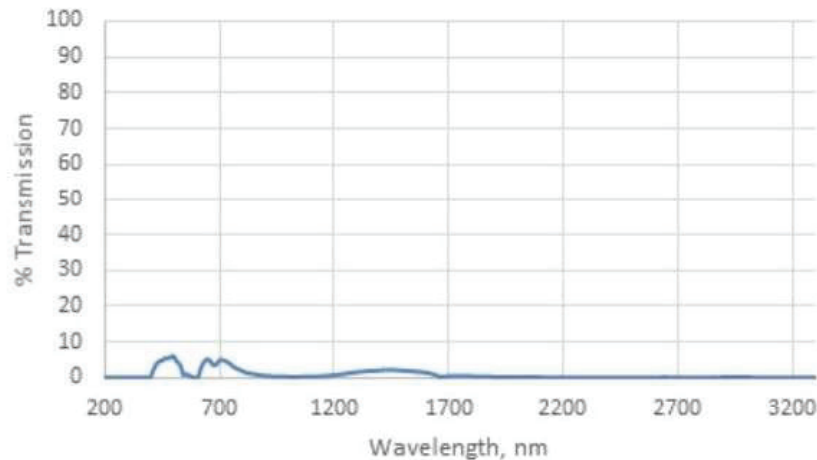

VISIBLE LIGHT TRANSMISSION 1.5%

COLOR BLUE

WORK TYPE LARGE PIECES

WAVELENGTH CHART

This is to certify that our product listed above meets all Safety Requirements as specified by ANSI Z87.1 and is manufactured to the tolerances required by law. Phillips Safety Products does not accept any liability concerning eye damage arising from the use, misuse, or non-use of any eyewear products we sell. They are manufactured by Phillips Safety Products, Inc. in the City of Middlesex, County of Middlesex, and State of New Jersey in the United States of America. All components and final assemblies are included and originate from our location at 123 Lincoln Boulevard, Middlesex, NJ 08846. Any questions from interested parties can be directed to the undersigned below.