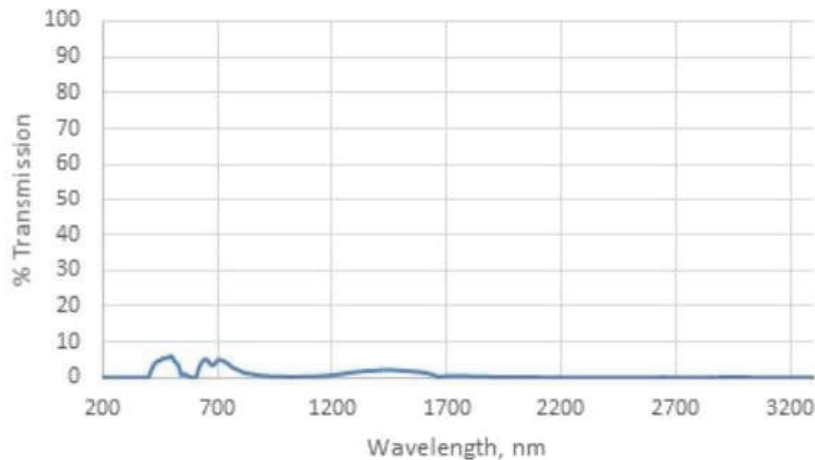

GLASS TYPE BOROSILICATE GLASS

MATERIAL POLYCARBONATE

SAFETY RATING ANSI Z87+, ANSI Z36.1

VISIBLE LIGHT TRANSMISSION 1.5%

COLOR BLUE

WORK TYPE LARGE PIECES

WAVELENGTH CHART

This is to certify that our product listed above meets all Safety Requirements as specified by ANSI Z87.1 and is manufactured to the tolerances required by law. Phillips Safety Products does not accept any liability concerning eye damage arising from the use, misuse, or non-use of any eyewear products we sell. They are manufactured by Phillips Safety Products, Inc. in the City of Middlesex, County of Middlesex, and State of New Jersey in the United States of America. All components and final assemblies are included and originate from our location at 123 Lincoln Boulevard, Middlesex, NJ 08846. Any questions from interested parties can be directed to the undersigned below.