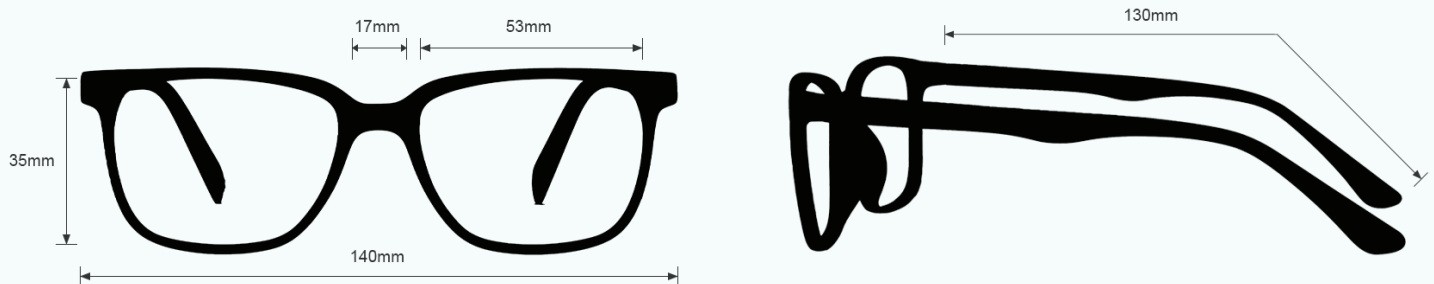

FRAME SPECIFICATION