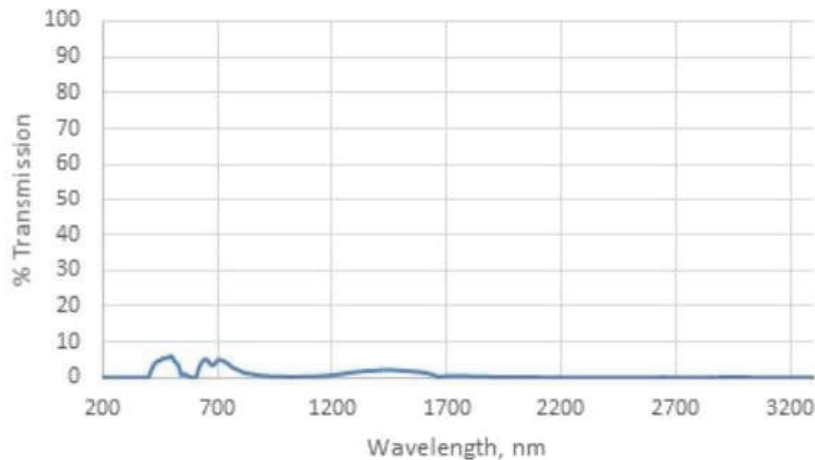

VISIBLE LIGHT TRANSMISSION 1.5%

COLOR BLUE

WORK TYPE LARGE PIECES

WAVELENGTH CHART

This is to certify that our product listed above meets all Safety Requirements as specified by ANSI Z87.1 and is manufactured to the tolerances required by law. Phillips Safety Products does not accept any liability concerning eye damage arising from the use, misuse, or non-use of any eyewear products we sell. They are manufactured by Phillips Safety Products, Inc. in the City of Middlesex, County of Middlesex, and State of New Jersey in the United States of America. All components and final assemblies are included and originate from our location at 123 Lincoln Boulevard, Middlesex, NJ 08846. Any questions from interested parties can be directed to the undersigned below.