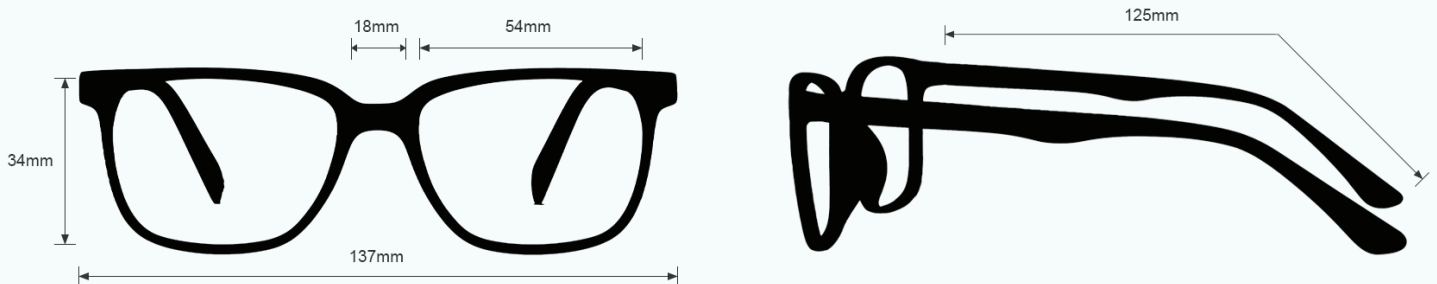

FRAME SPECIFICATION