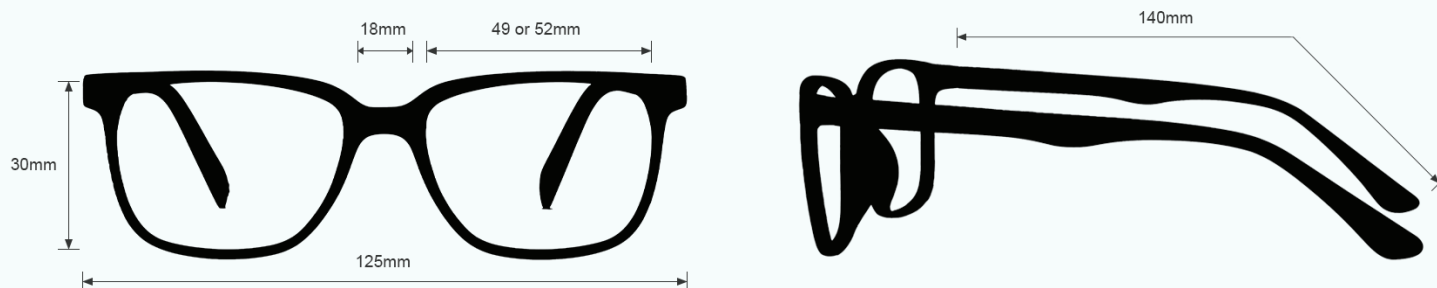

FRAME SPECIFICATION