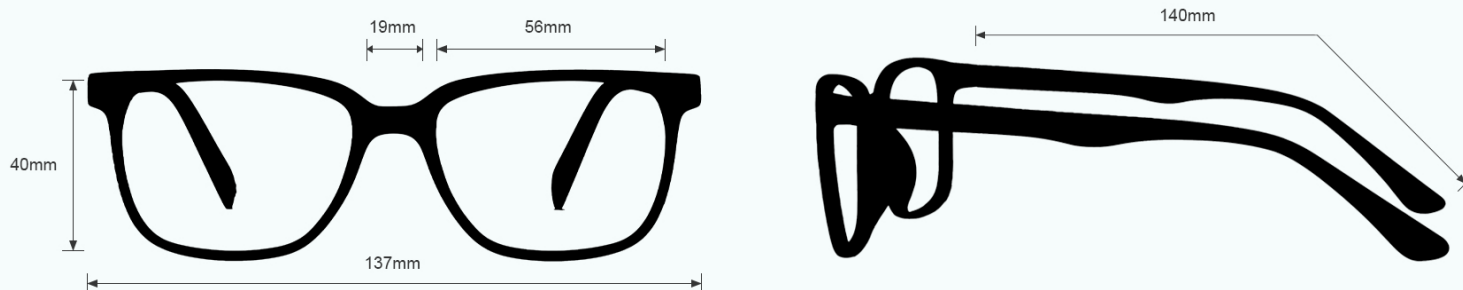

FRAME SPECIFICATION