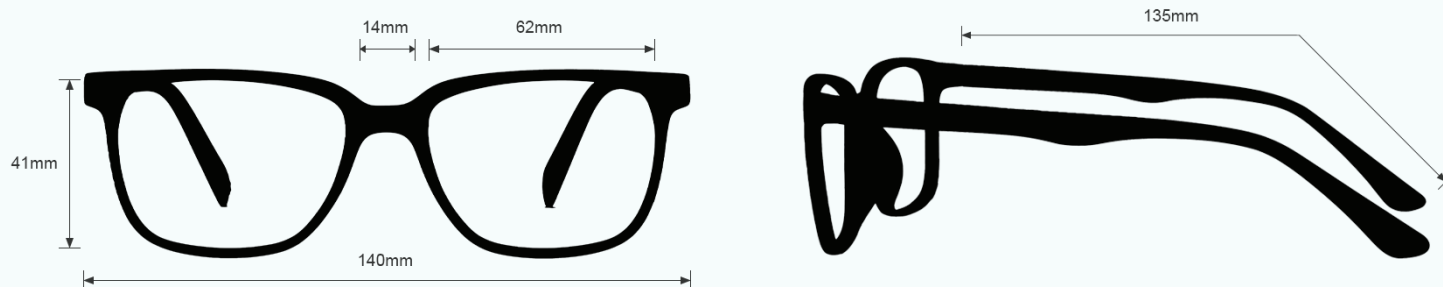

FRAME SPECIFICATION