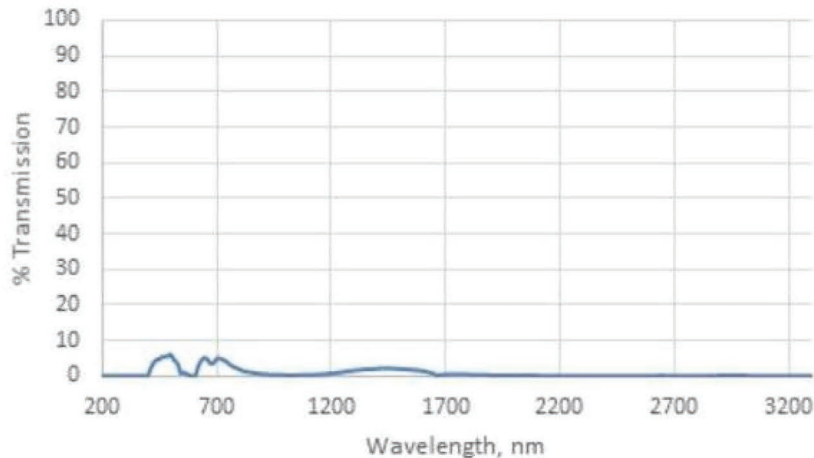

GLASS TYPE BOROSILICATE GLASS

MATERIAL POLYCARBONATE

SAFETY RATING ANSI Z87+, ANSI Z36.1

VISIBLE LIGHT TRANSMISSION 1.5%

COLOR BLUE

WORK TYPE LARGE PIECES

WAVELENGTH CHART

This is to certify that our product listed above meets all Safety Requirements as specified by ANSI Z87.1 and is manufactured to the tolerances required by law. Phillips Safety Products does not accept any liability concerning eye damage arising from the use, misuse, or non-use of any eyewear products we sell. They are manufactured by Phillips Safety Products, Inc. in the City of Middlesex, County of Middlesex, and State of New Jersey in the United States of America. All components and final assemblies are included and originate from our location at 123 Lincoln Boulevard, Middlesex, NJ 08846. Any questions from interested parties can be directed to the undersigned below.