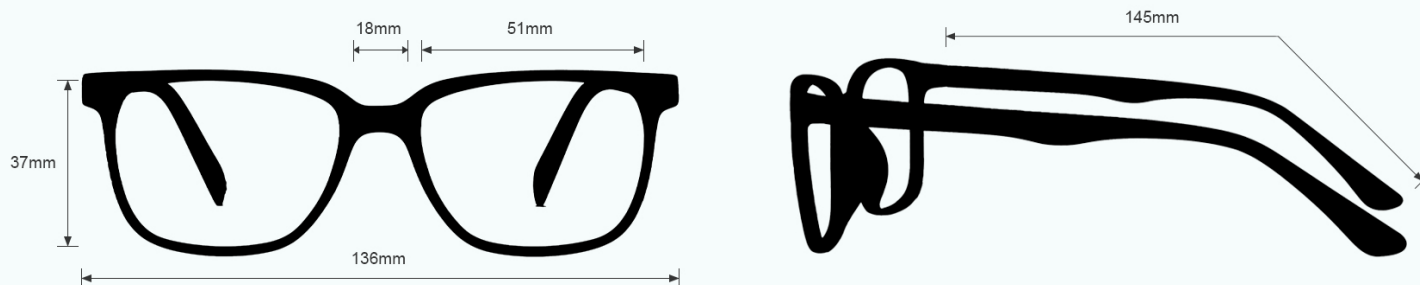

FRAME SPECIFICATION