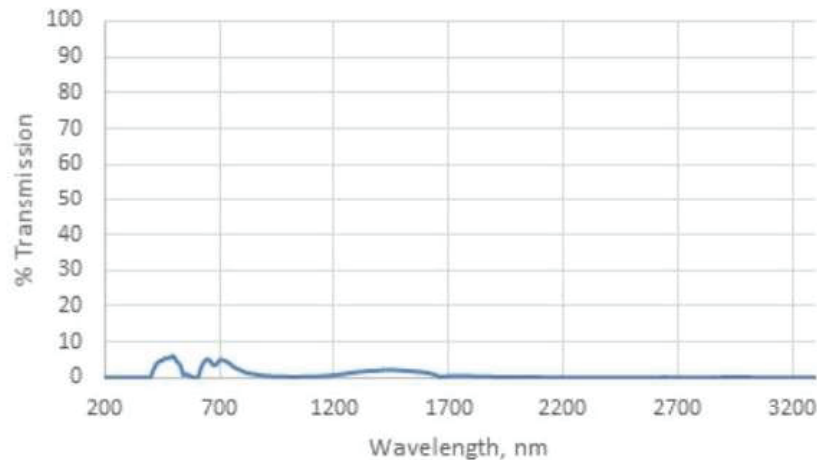

GLASS TYPE BOROSILICATE GLASS

MATERIAL POLYCARBONATE

SAFETY RATING ANSI Z87+, ANSI Z36.1

VISIBLE LIGHT TRANSMISSION 1.5%

COLOR BLUE

WORK TYPE LARGE PIECES

WAVELENGTH CHART

This is to certify that our product listed above meets all Safety Requirements as specified by ANSI Z87.1 and is manufactured to the tolerances required by law. Phillips Safety Products does not accept any liability concerning eye damage arising from the use, misuse, or non-use of any eyewear products we sell. They are manufactured by Phillips Safety Products, Inc. in the City of Middlesex, County of Middlesex, and State of New Jersey in the United States of America. All components and final assemblies are included and originate from our location at 123 Lincoln Boulevard, Middlesex, NJ 08846. Any questions from interested parties can be directed to the undersigned below.