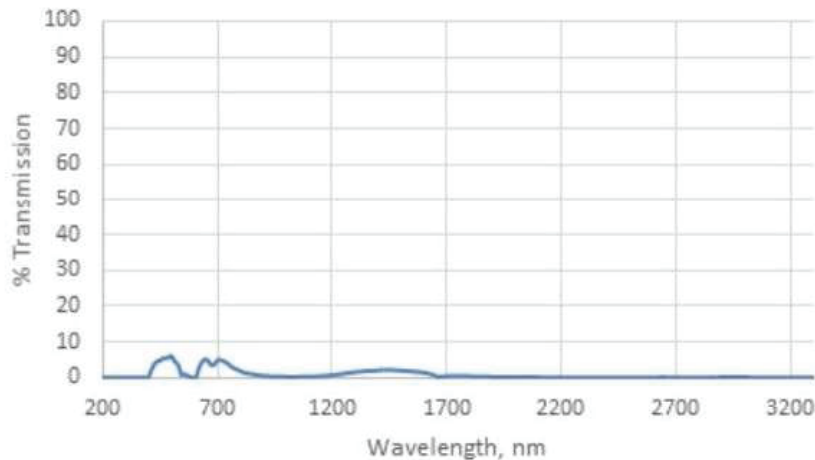

GLASS TYPE BOROSILICATE GLASS

MATERIAL POLYCARBONATE

SAFETY RATING ANSI Z87+, ANSI Z36.1

VISIBLE LIGHT TRANSMISSION 1.5%

COLOR BLUE

WORK TYPE LARGE PIECES

WAVELENGTH CHART

This is to certify that our product listed above meets all Safety Requirements as specified by ANSI Z87.1 and is manufactured to the tolerances required by law. Phillips Safety Products does not accept any liability concerning eye damage arising from the use, misuse, or non-use of any eyewear products we sell. They are manufactured by Phillips Safety Products, Inc. in the City of Middlesex, County of Middlesex, and State of New Jersey in the United States of America. All components and final assemblies are included and originate from our location at 123 Lincoln Boulevard, Middlesex, NJ 08846. Any questions from interested parties can be directed to the undersigned below.