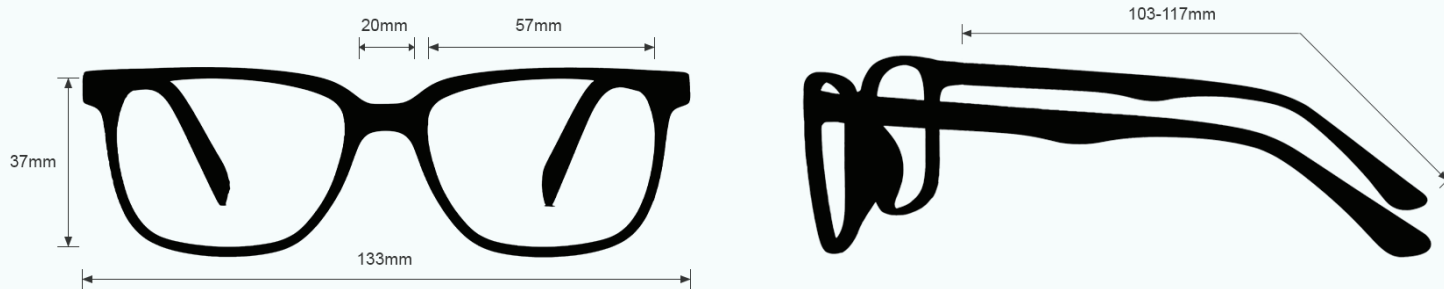

FRAME SPECIFICATION