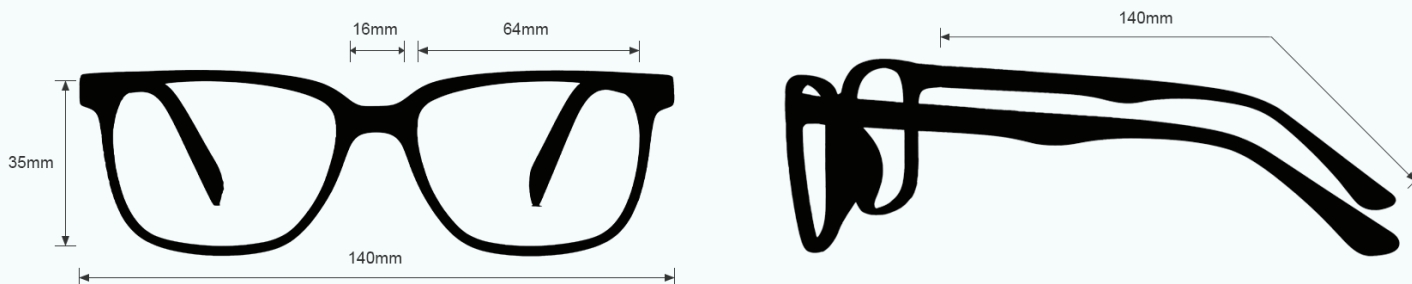

FRAME SPECIFICATION