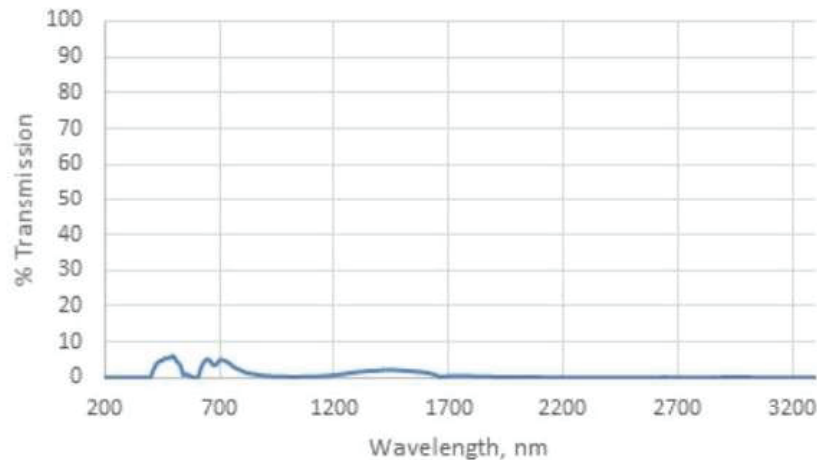

LAMPWORKING GLASSES

LENS FILTER SPECIFICATIONS

PROTECTION OPTION BOROTRUIVIEW 5.0

LENS BLANK PART NUMBER GB-BTV5-LB

LENS SPECIFICATION

FILTER SUMMARY

- ★★★★★ UV BLOCKER
- ★★★★★ IR PROTECTION
- ★★★★★ SODIUM FLARE BLOCKER
- ★★★★★ COLOR RECOGNITION
- ★★★★★ CLARITY
- YES MIRROR COATING (ADD-ON)

GLASS TYPE BOROSILICATE GLASS

MATERIAL POLYCARBONATE

SAFETY RATING ANSI Z87+, ANSI Z36.1

VISIBLE LIGHT TRANSMISSION 1.5%

COLOR BLUE

WORK TYPE LARGE PIECES

WAVELENGTH CHART

This is to certify that our product listed above meets all Safety Requirements as specified by ANSI Z87.1 and is manufactured to the tolerances required by law. Phillips Safety Products does not accept any liability concerning eye damage arising from the use, misuse, or non-use of any eyewear products we sell. They are manufactured by Phillips Safety Products, Inc. in the City of Middlesex, County of Middlesex, and State of New Jersey in the United States of America. All components and final assemblies are included and originate from our location at 123 Lincoln Boulevard, Middlesex, NJ 08846. Any questions from interested parties can be directed to the undersigned below.

Ryan Phillips | Vice President | Phillips Safety Products, Inc.