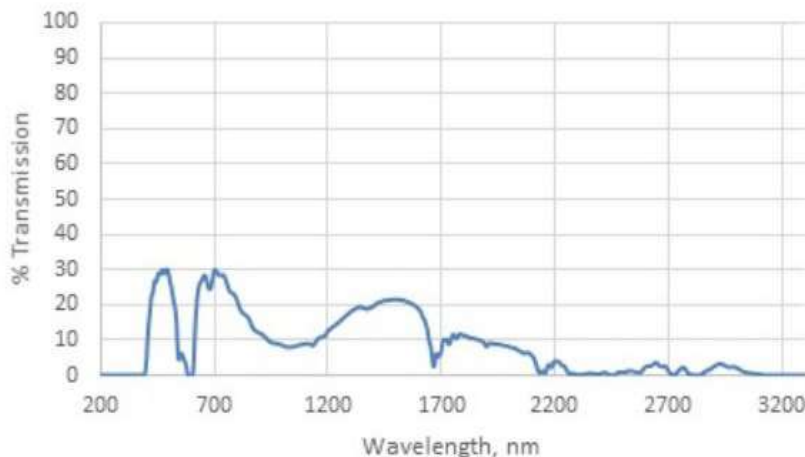

LAMPWORKING GLASSES

LENS FILTER SPECIFICATIONS

PROTECTION OPTION BOROTRUIVIEW 3.0

LENS BLANK PART NUMBER GB-BTV3-LB

LENS SPECIFICATION

FILTER SUMMARY

- ★★★★★ UV BLOCKER
- ★★★★★ IR PROTECTION
- ★★★★★ SODIUM FLARE BLOCKER
- ★★★★★ COLOR RECOGNITION
- ★★★★★ CLARITY
- YES MIRROR COATING (ADD-ON)

GLASS TYPE BOROSILICATE GLASS, FURNANCE WORK

MATERIAL POLYCARBONATE

SAFETY RATING ANSI Z87+, ANSI Z36.1

VISIBLE LIGHT TRANSMISSION 6.7%

COLOR BLUE

WORK TYPE SMALL PIECES

WAVELENGTH CHART

This is to certify that our product listed above meets all Safety Requirements as specified by ANSI Z87.1 and is manufactured to the tolerances required by law. Phillips Safety Products does not accept any liability concerning eye damage arising from the use, misuse, or non-use of any eyewear products we sell. They are manufactured by Phillips Safety Products, Inc. in the City of Middlesex, County of Middlesex, and State of New Jersey in the United States of America. All components and final assemblies are included and originate from our location at 123 Lincoln Boulevard, Middlesex, NJ 08846. Any questions from interested parties can be directed to the undersigned below.

Ryan Phillips | Vice President | Phillips Safety Products, Inc.