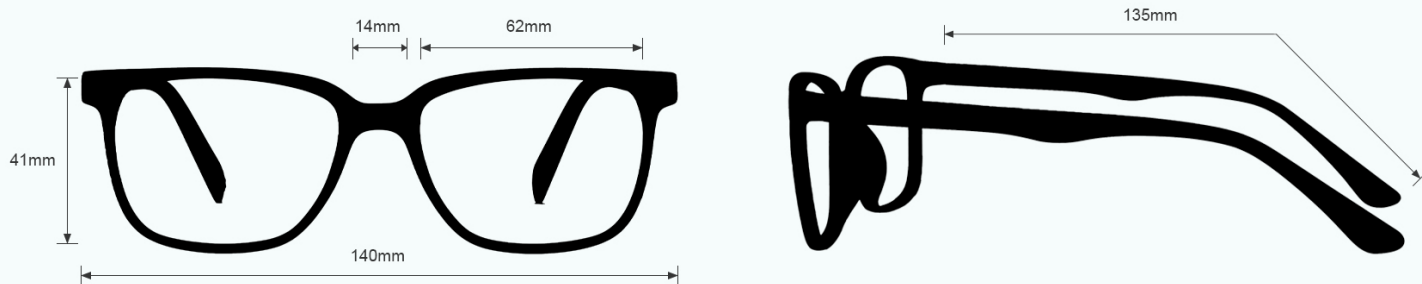

FRAME SPECIFICATION