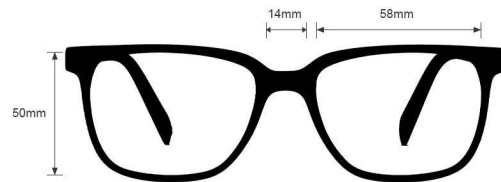

SAFETY READING GLASSES

Large Clear Magnifying Reading Glasses

FRAME INFORMATION

The Large Clear Magnifying Reading Glasses are a smart alternative to turn most eyewears into bifocal reading glasses. This clip on features large lenses with available magnifying +1.00 to +5.00. Plus, it is easy attachment and removal, with superior protection and durability.

SPECIFICATION

SIZE: 50-14-35

MAGNIFICATION: +1.00 to +5.00

LENS MATERIAL: Plastic

FRAME COLOR: Black

FRAME MATERIAL: Plastic

SHAPE: Square

FEATURES: Clip On