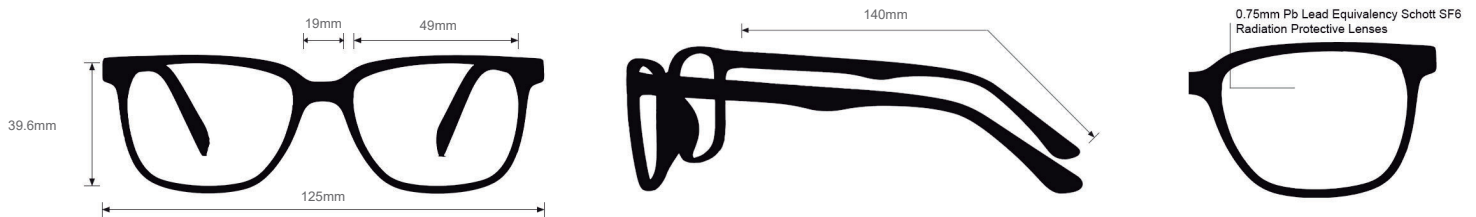

# RADIATION GLASSES

NIKE 7167

## FRAME INFORMATION

The radiation glasses Nike 7167 feature high quality, distortion-free SF-6 Schott glass radiation-reducing lenses with 0.75mm Pb lead equivalency protection. The radiation safety glasses Nike 7167 have clear CE Certified Lens and weight 48.9g. These radiation glasses Nike 7167 are prescription available. Made of high-quality plastic, it is a durable and lightweight square frame. These Nike lead glasses feature saddle bridge. These prescription Nike radiation glasses are available in black/crystal clear, earth tri-laminate, tortoise/crystal blush, and raisin tri-laminate.

## SPECIFICATION

**SIZE:** 49-19-140

**WEIGHT:** 48.9g

**PROTECTION LEVEL:** 0.75mm Pb Eq lens

**COLOR:** 4 Available Colors

**MATERIAL:** Plastic

**SHAPE:** Square

**PRESCRIPTION AVAILABLE:** Yes