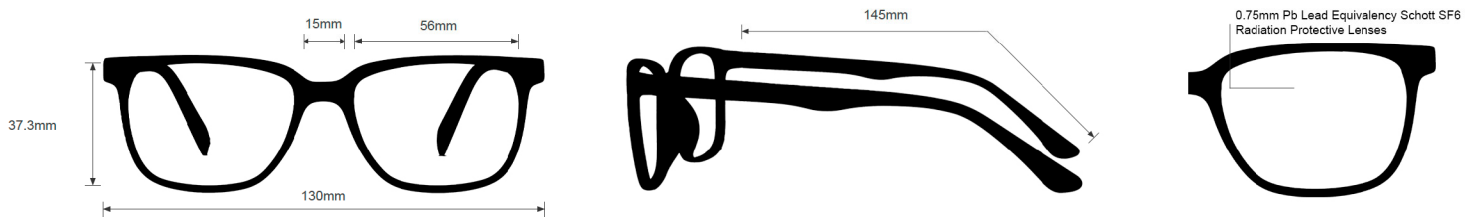

RADIATION GLASSES

NIKE 7272

FRAME INFORMATION

The radiation glasses Nike 7272 feature high quality, distortion-free SF-6 Schott glass radiation-reducing lenses with 0.75mm Pb lead equivalency protection. The radiation safety glasses Nike 7272 have clear CE Certified Lens and weight 63.4g. These radiation glasses Nike 7272 are prescription available. Made of high-quality plastic, it is a durable and lightweight rectangular frame. These Nike lead glasses feature a full rim bio injected frame, and rubberized temple bars. These prescription Nike radiation glasses are available in matte black, matte dark gray, matte gridiron and matte space blue.

SPECIFICATION

SIZE: 56-15-145

WEIGHT: 63.4g

PROTECTION LEVEL: 0.75mm Pb Eq lens

COLOR: 4 Available Colors

MATERIAL: Plastic

SHAPE: Rectangle

PRESCRIPTION AVAILABLE: Yes